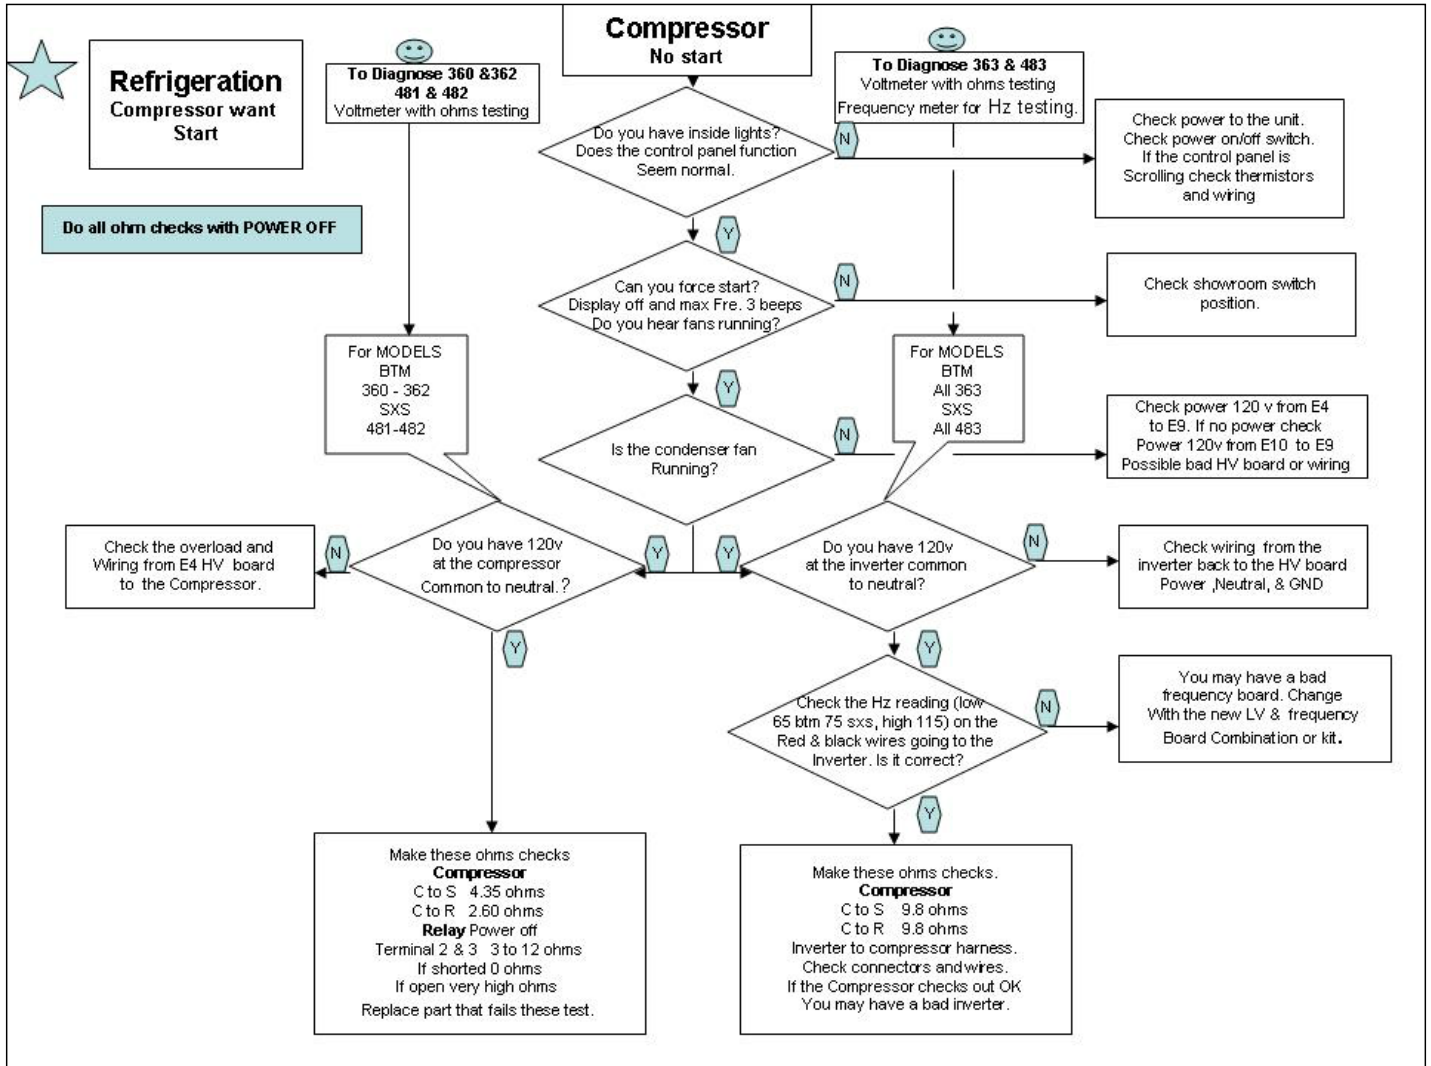

FLOWCHART NO COMPRESSOR