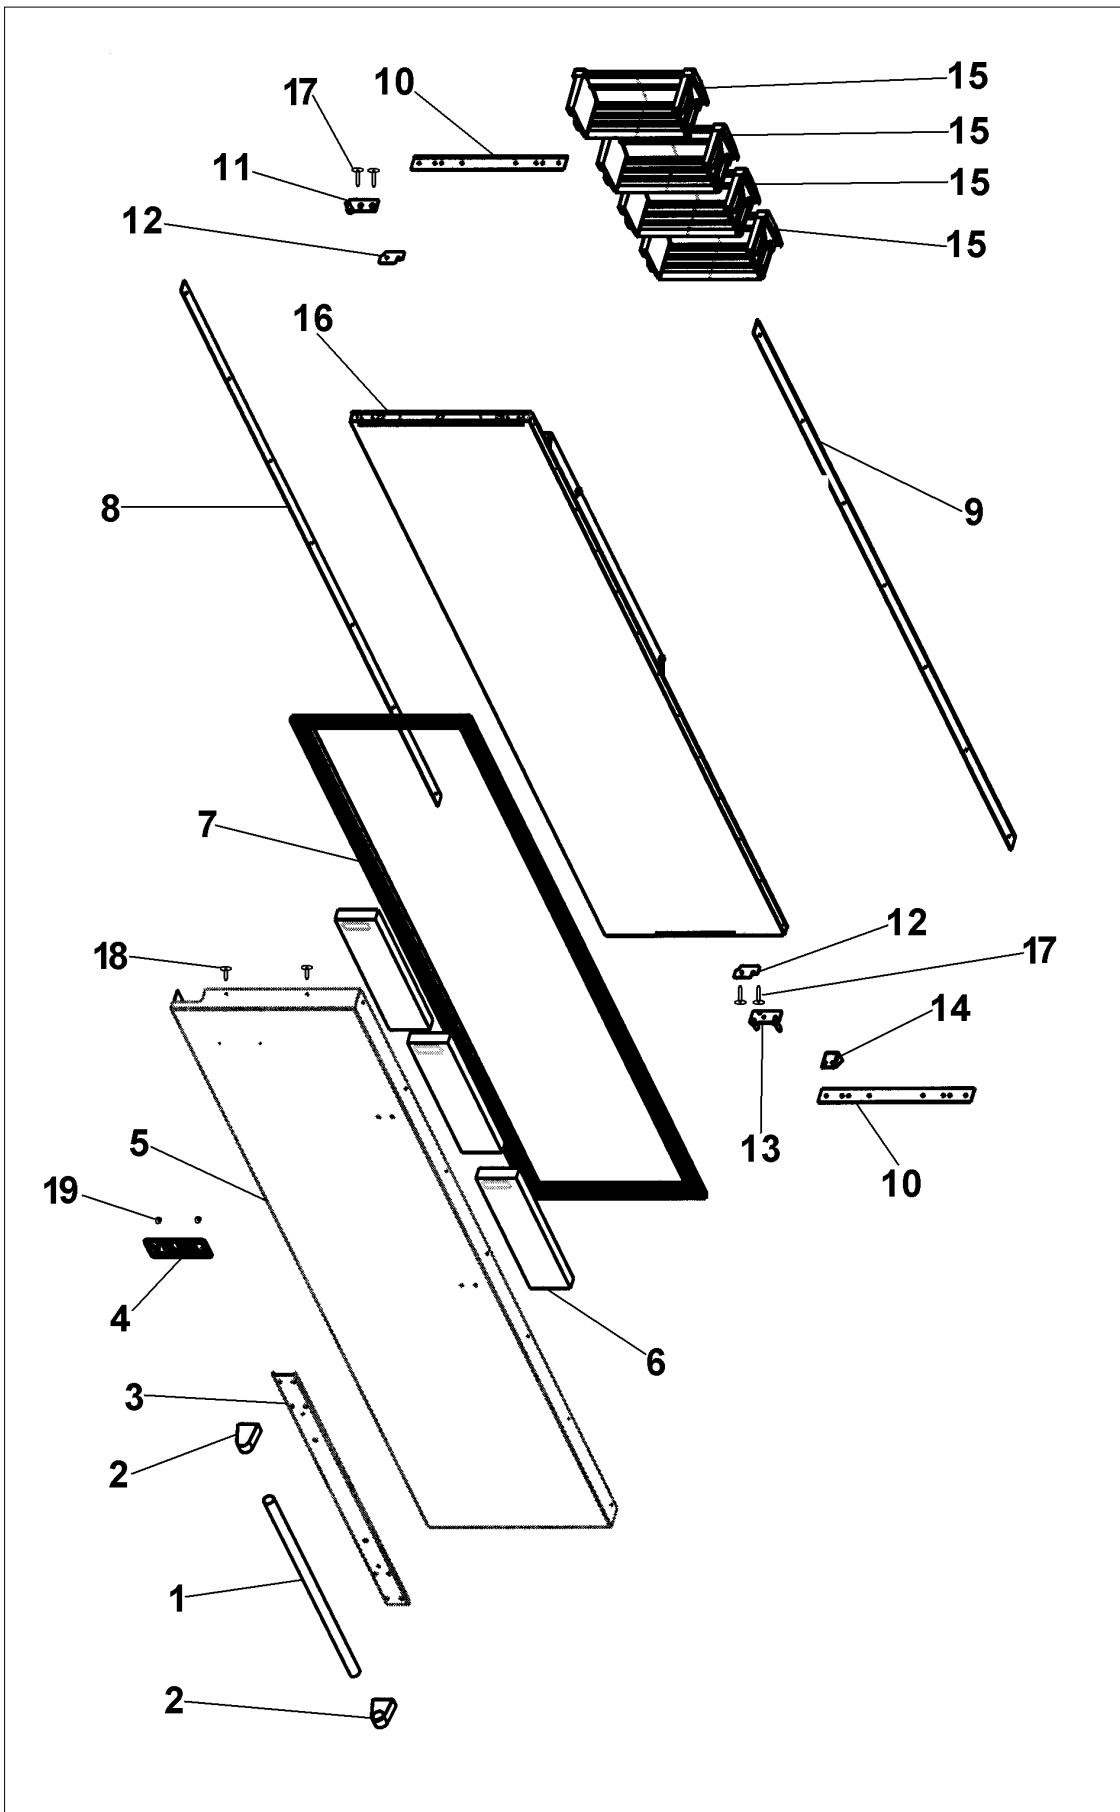

Item	Part No.	Name	Qty	Uom	NOTES
Not Shown	C90910040FG	DOOR SKIN SXS 48 FZ PRO FG	1	EA	NO LONGER AVAILABLE, Not available online / Call for pricing and availability
Not Shown	C90910040GG	DOOR SKIN SXS 48 FZ PRO GG	1	EA	NO LONGER AVAILABLE
Not Shown	C90910040LE	DOOR SKIN SXS 48 FZ PRO LE	1	EA	NO LONGER AVAILABLE, Not available online / Call for pricing and availability
Not Shown	C90910040MJ	DOOR SKIN SXS 48 FZ PRO MJ	1	EA	NO LONGER AVAILABLE, Not available online / Call for pricing and availability
Not Shown	C90910040SG	DOOR SKIN SXS 48 FZ PRO SG	1	EA	
Not Shown	C90910040VB	DOOR SKIN SXS 48 FZ PRO VB	1	EA	NO LONGER AVAILABLE, Not available online / Call for pricing and availability
6	019244-000	ACCESSORY, ASM	1	EA	
7	PB070294	DOOR GASKET, 48 SXS FZ SIDE CHARGE	1	EA	
8	014581-000	SPACER, TRIM, SXS, AF, AR	1	EA	
9	PE940176	Door Trim - Side	1	EA	
10	PK930269	DOOR TRIM BULL NOSE SXS 48 FZ	1	EA	NO LONGER AVAILABLE, Not available online / Call for pricing and availability
11	PC920132	PIVOT PLATE ASSY - LH	1	EA	
12	PD940092	SPACER - DOOR HINGE	1	EA	
13	PC920147	PIVOT PLATE ASSY - WC LH BOT	1	EA	
14	PD050019	STRIKER DOOR SWITCH	1	EA	
15	036888-000	DOORBIN ASM SXS FZ	1	EA	
16	G50910036	DOOR ASM SXS 48 FZ	1	EA	
17	PD920174	10-32 TORX HEAD SCREW	1	EA	
18	M0210458	SCREW-SM	1	EA	
19	PD030006	CAPPED WASHER PAL NUT	1	EA