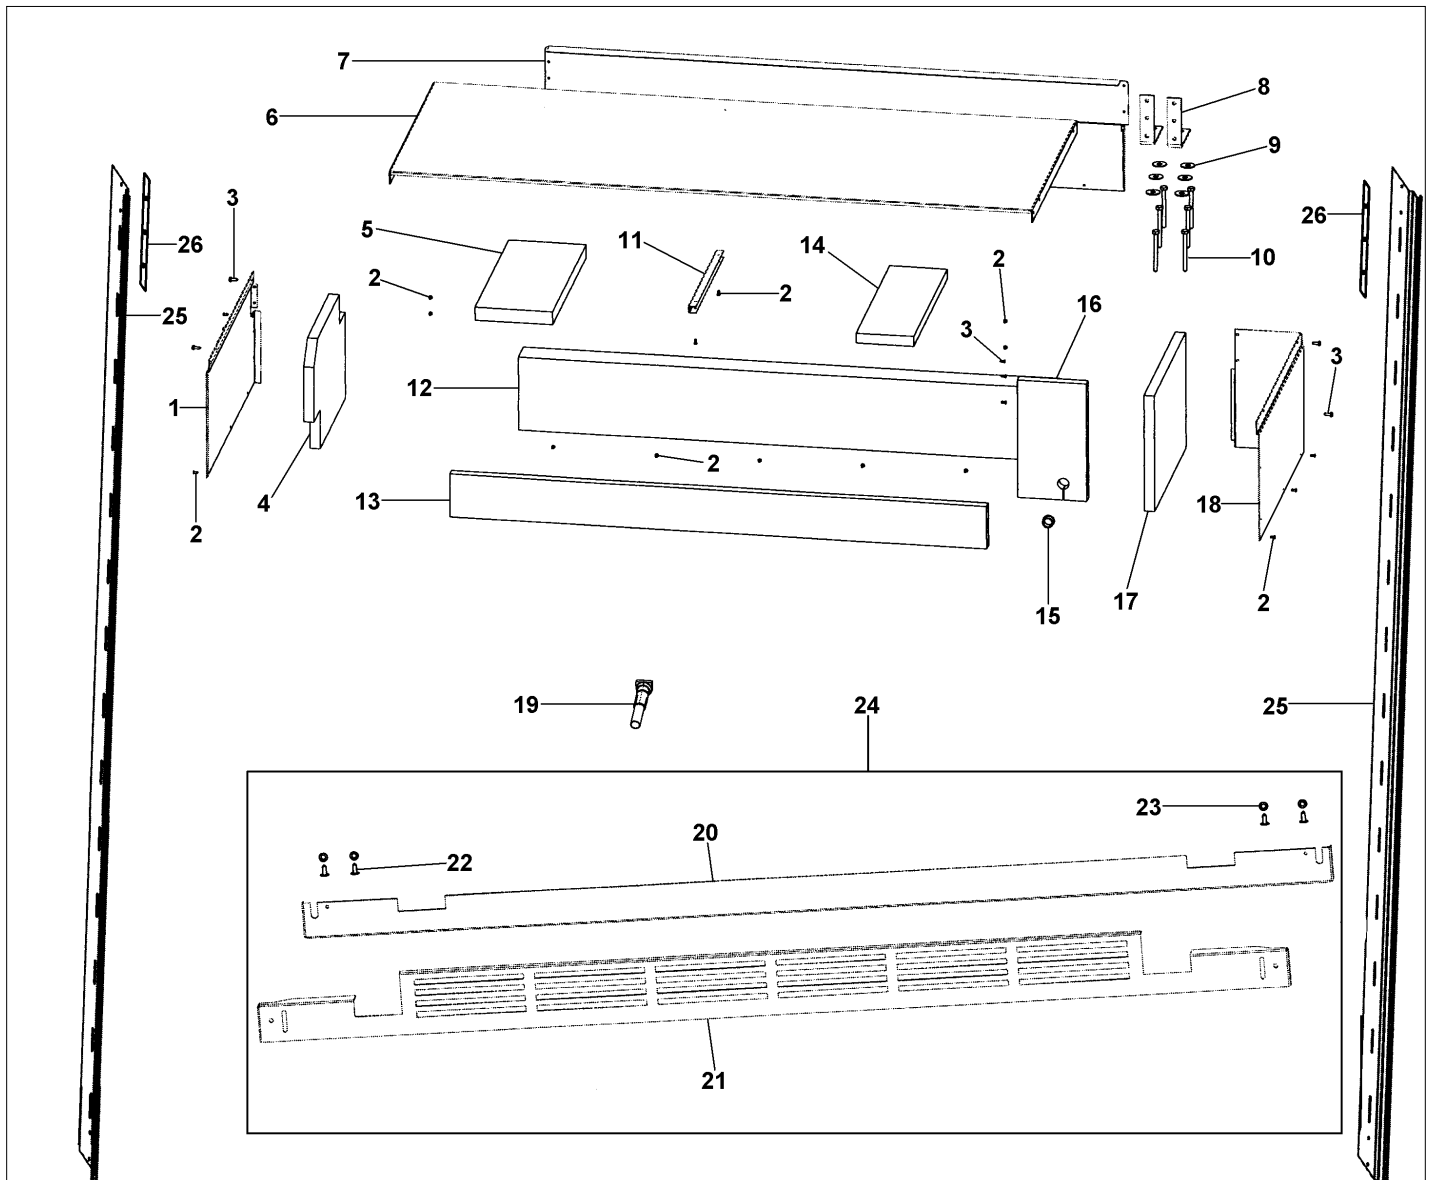

Item	Part No.	Name	Qty	Uom	NOTES
23	4037P01	NYLON WASHER	1	EA	Not available online / Call for pricing and availability
24	G50910002	TOE GRILLE ASSY	1	EA	
25	PK910123	SIDE TRIM - PRO	1	EA	
Not Shown	C9308011BR	CABINET SIDE TRIM - BR	1	EA	Not available online / Call for pricing and availability
26	12135402	SHIM-CAB TRIM	1	EA