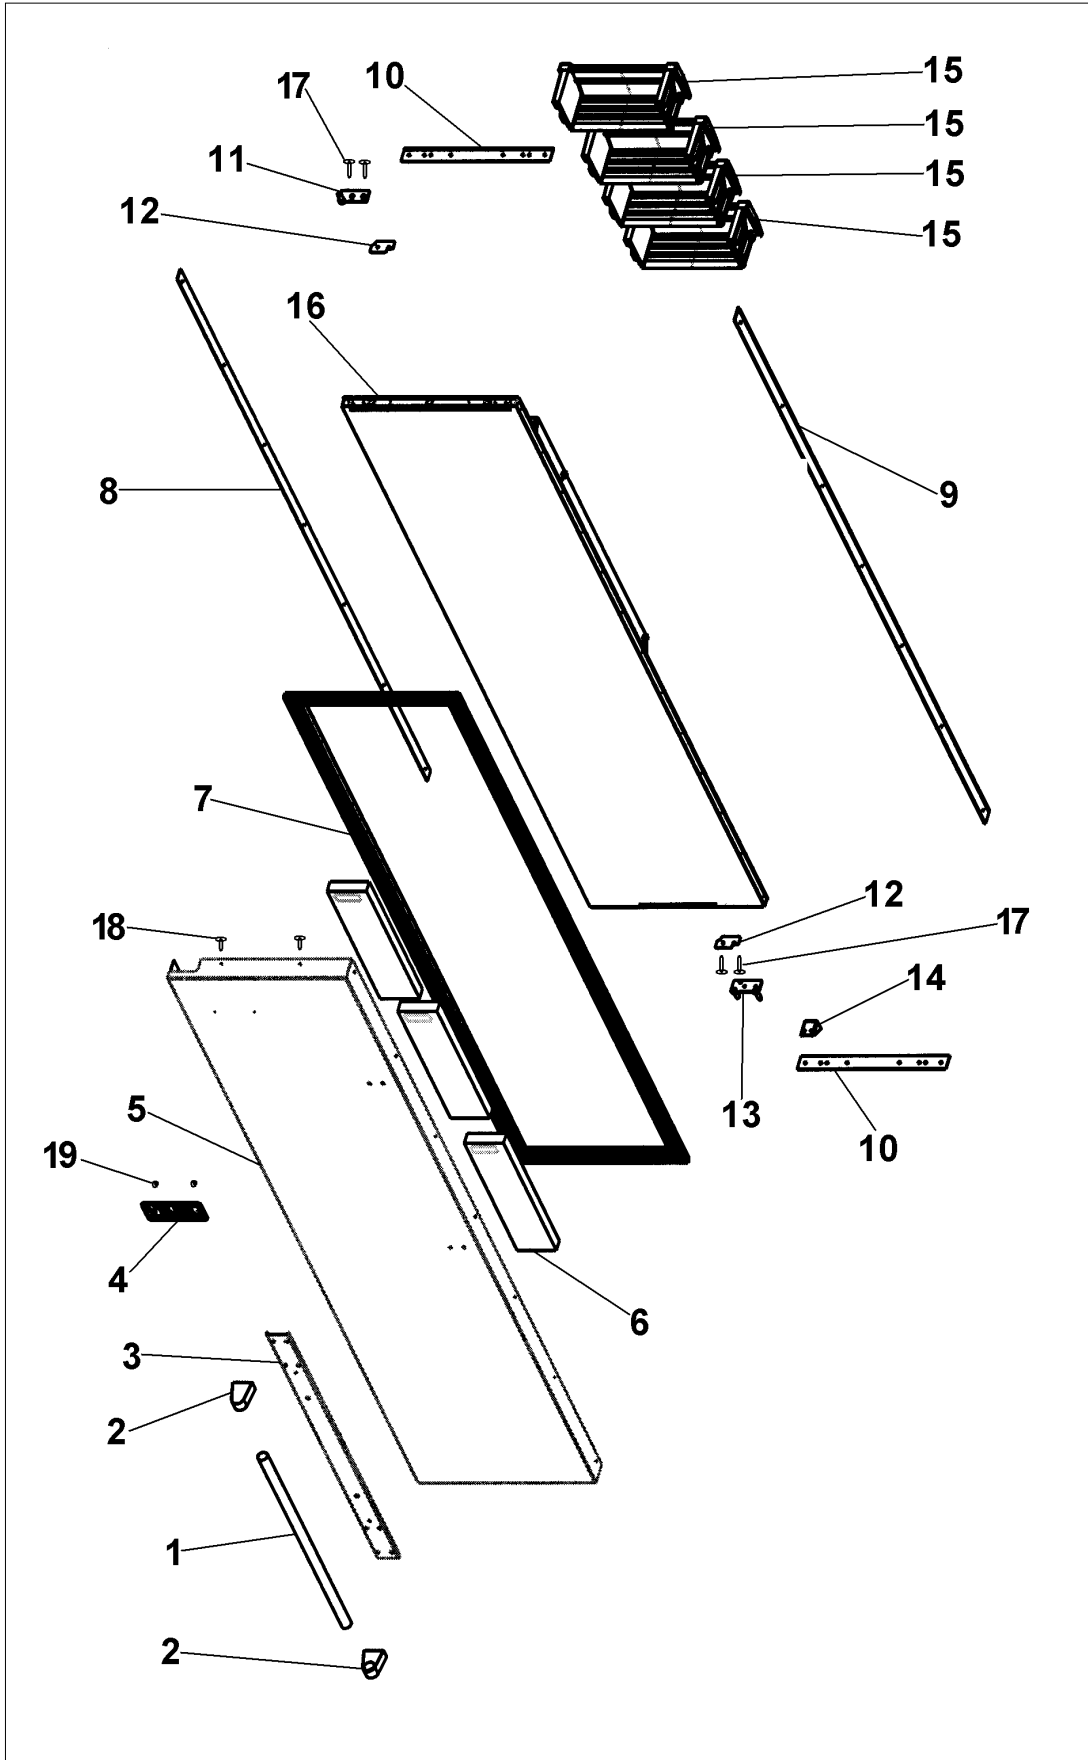

FREEZER DOOR ASSY