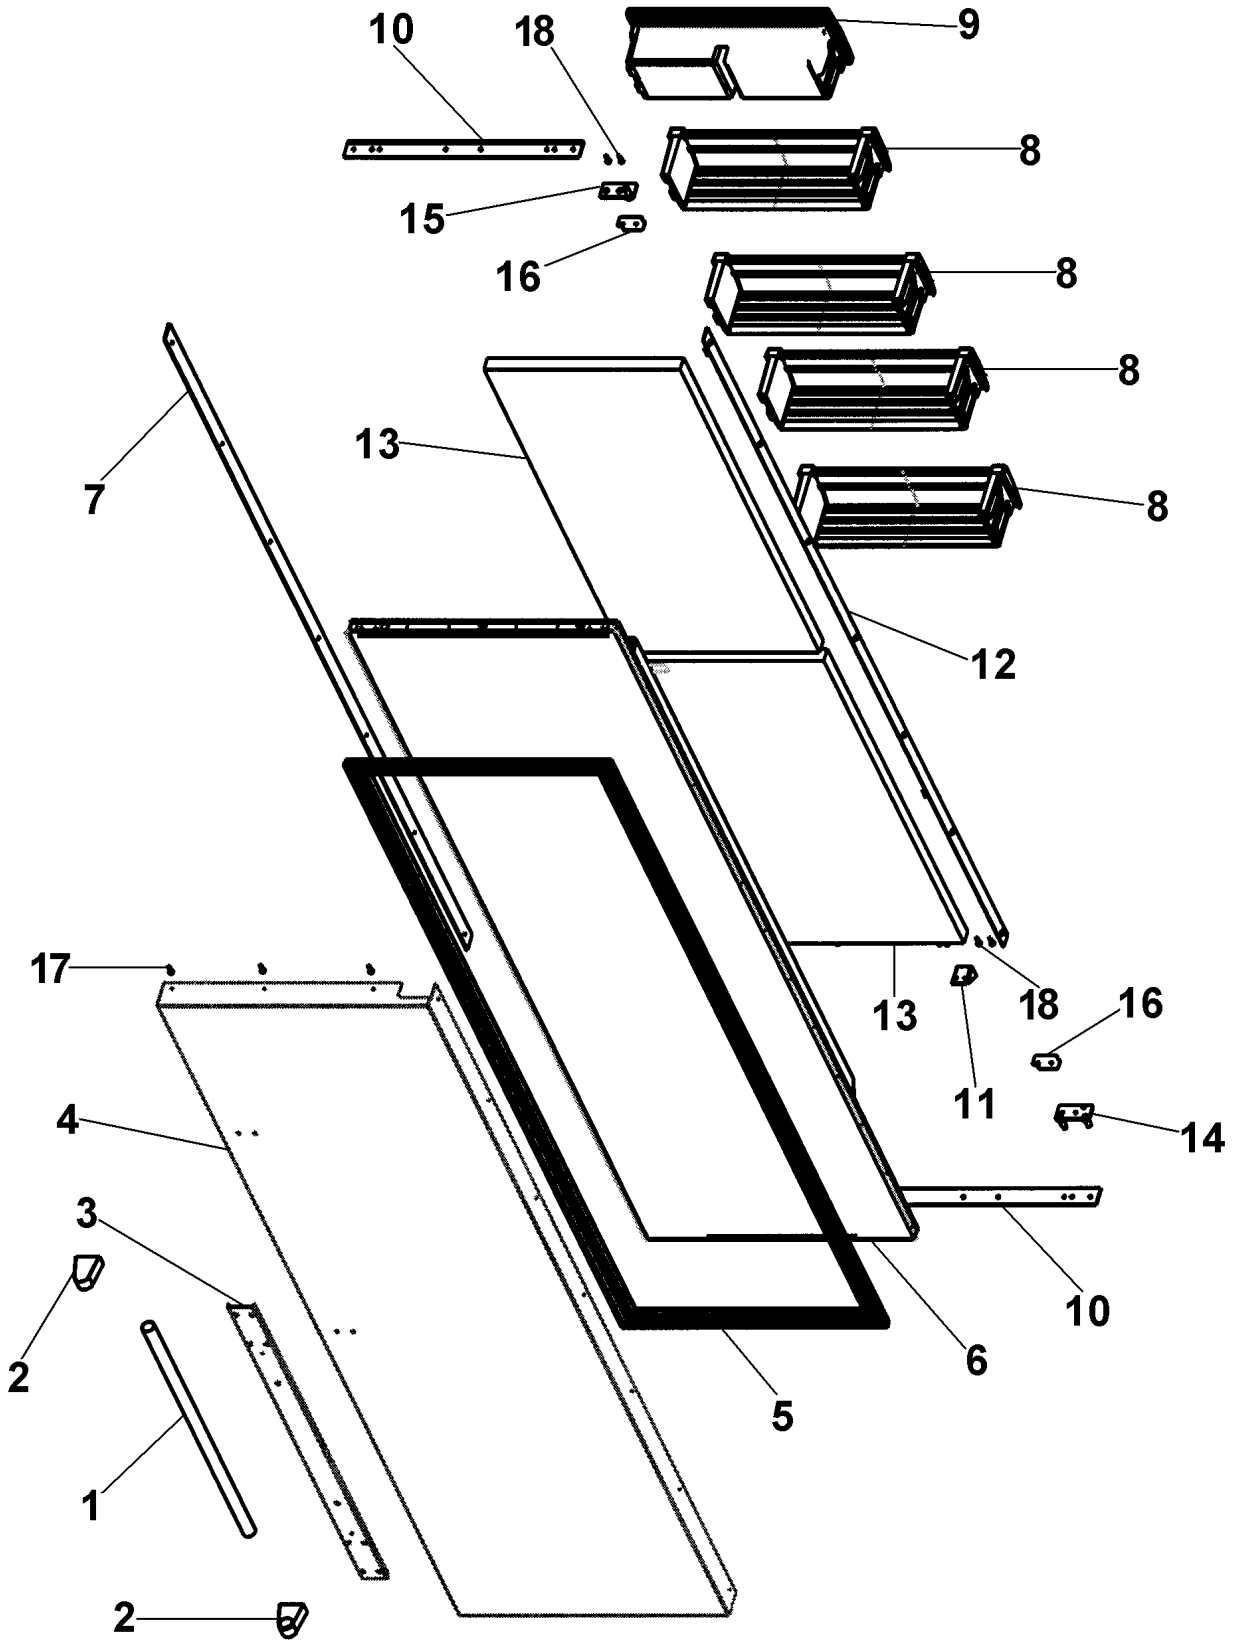

Item	Part No.	Name	Qty	Uom	NOTES
Not Shown	C90910039SG	DOOR SKIN SXS 48 FF PRO SG	1	EA	
Not Shown	C90910039VB	DOOR SKIN SXS 48 FF PRO VB	1	EA	NO LONGER AVAILABLE, Not available online / Call for pricing and availability
5	PB070296	DOOR GASKET, 48 SXS FF SIDE CHARGE	1	EA	
6	G50910035	DOOR ASM SXS 48 FF	1	EA	
7	PE940176	Door Trim - Side	1	EA	
8	036886-000	DOORBIN ASM SXS 48 FF	1	EA	
9	V12203602	DAIRY MODULE ASSY #	1	EA	
10	PK930270	DOOR TRIM BULL NOSE SXS 48 FF	1	EA	NO LONGER AVAILABLE, Not available online / Call for pricing and availability
11	PD050019	STRIKER DOOR SWITCH	1	EA	
12	014581-000	SPACER,TRIM,SXS,AF,AR	1	EA	
13	PM910333	BLOCK EPS DOOR SKIN SXS 42 FF	1	EA	NO LONGER AVAILABLE
14	PC920146	PIVOT PLATE ASSY - WC RH BOT	1	EA	
15	PC920133	PIVOT PLATE ASSY - RH	1	EA	
16	PD940092	SPACER - DOOR HINGE	1	EA	
17	M0210458	SCREW-SM	1	EA	
18	PD920174	10-32 TORX HEAD SCREW	1	EA