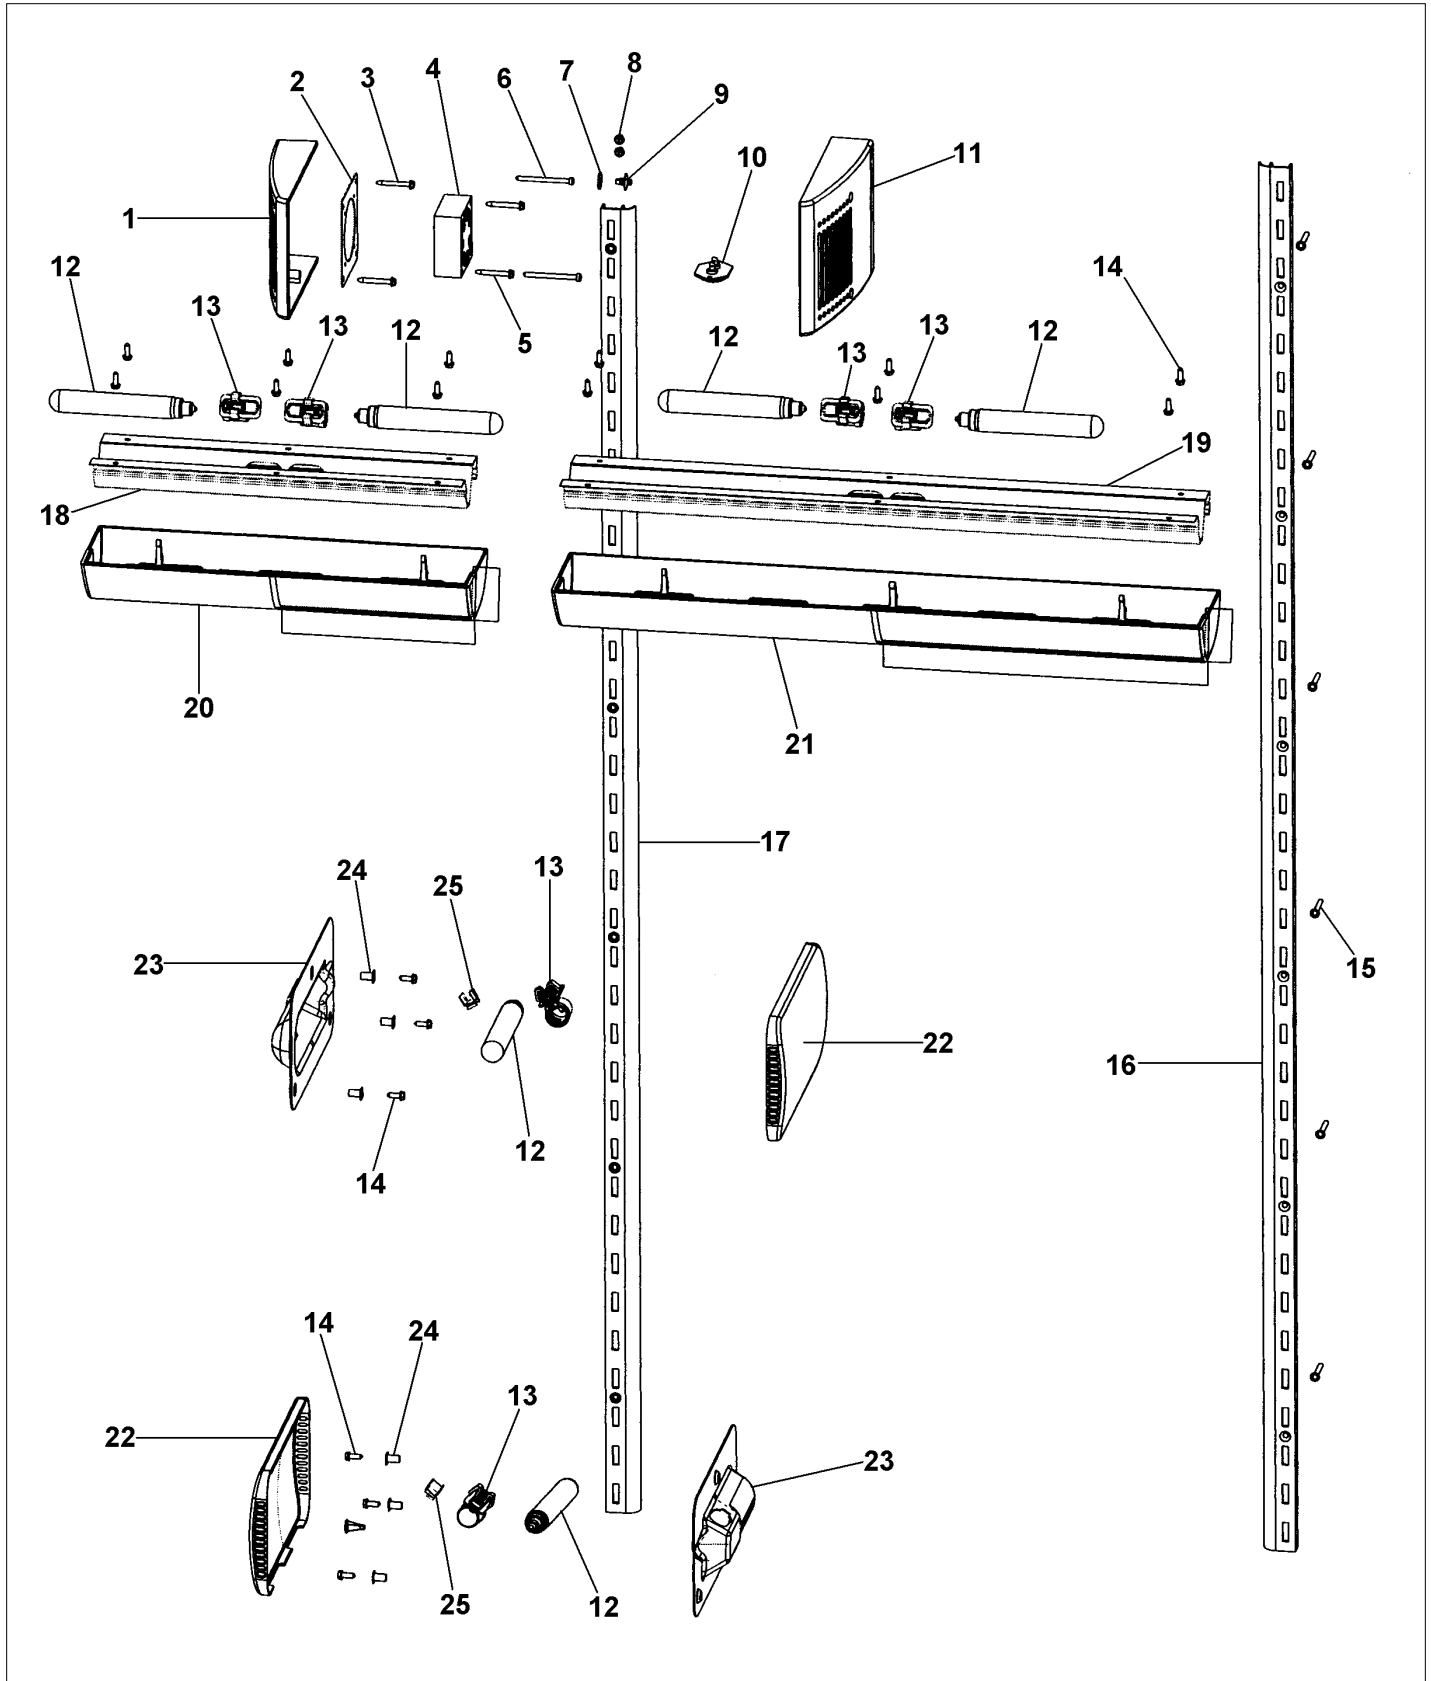

Item	Part No.	Name	Qty	Uom	NOTES
23	10270203	HOUSING-LIGHT V10270203	1	EA	
24	M0580007	GROMMET-SCREW	1	EA	
25	B5733302	CLIP-GROUND	1	EA