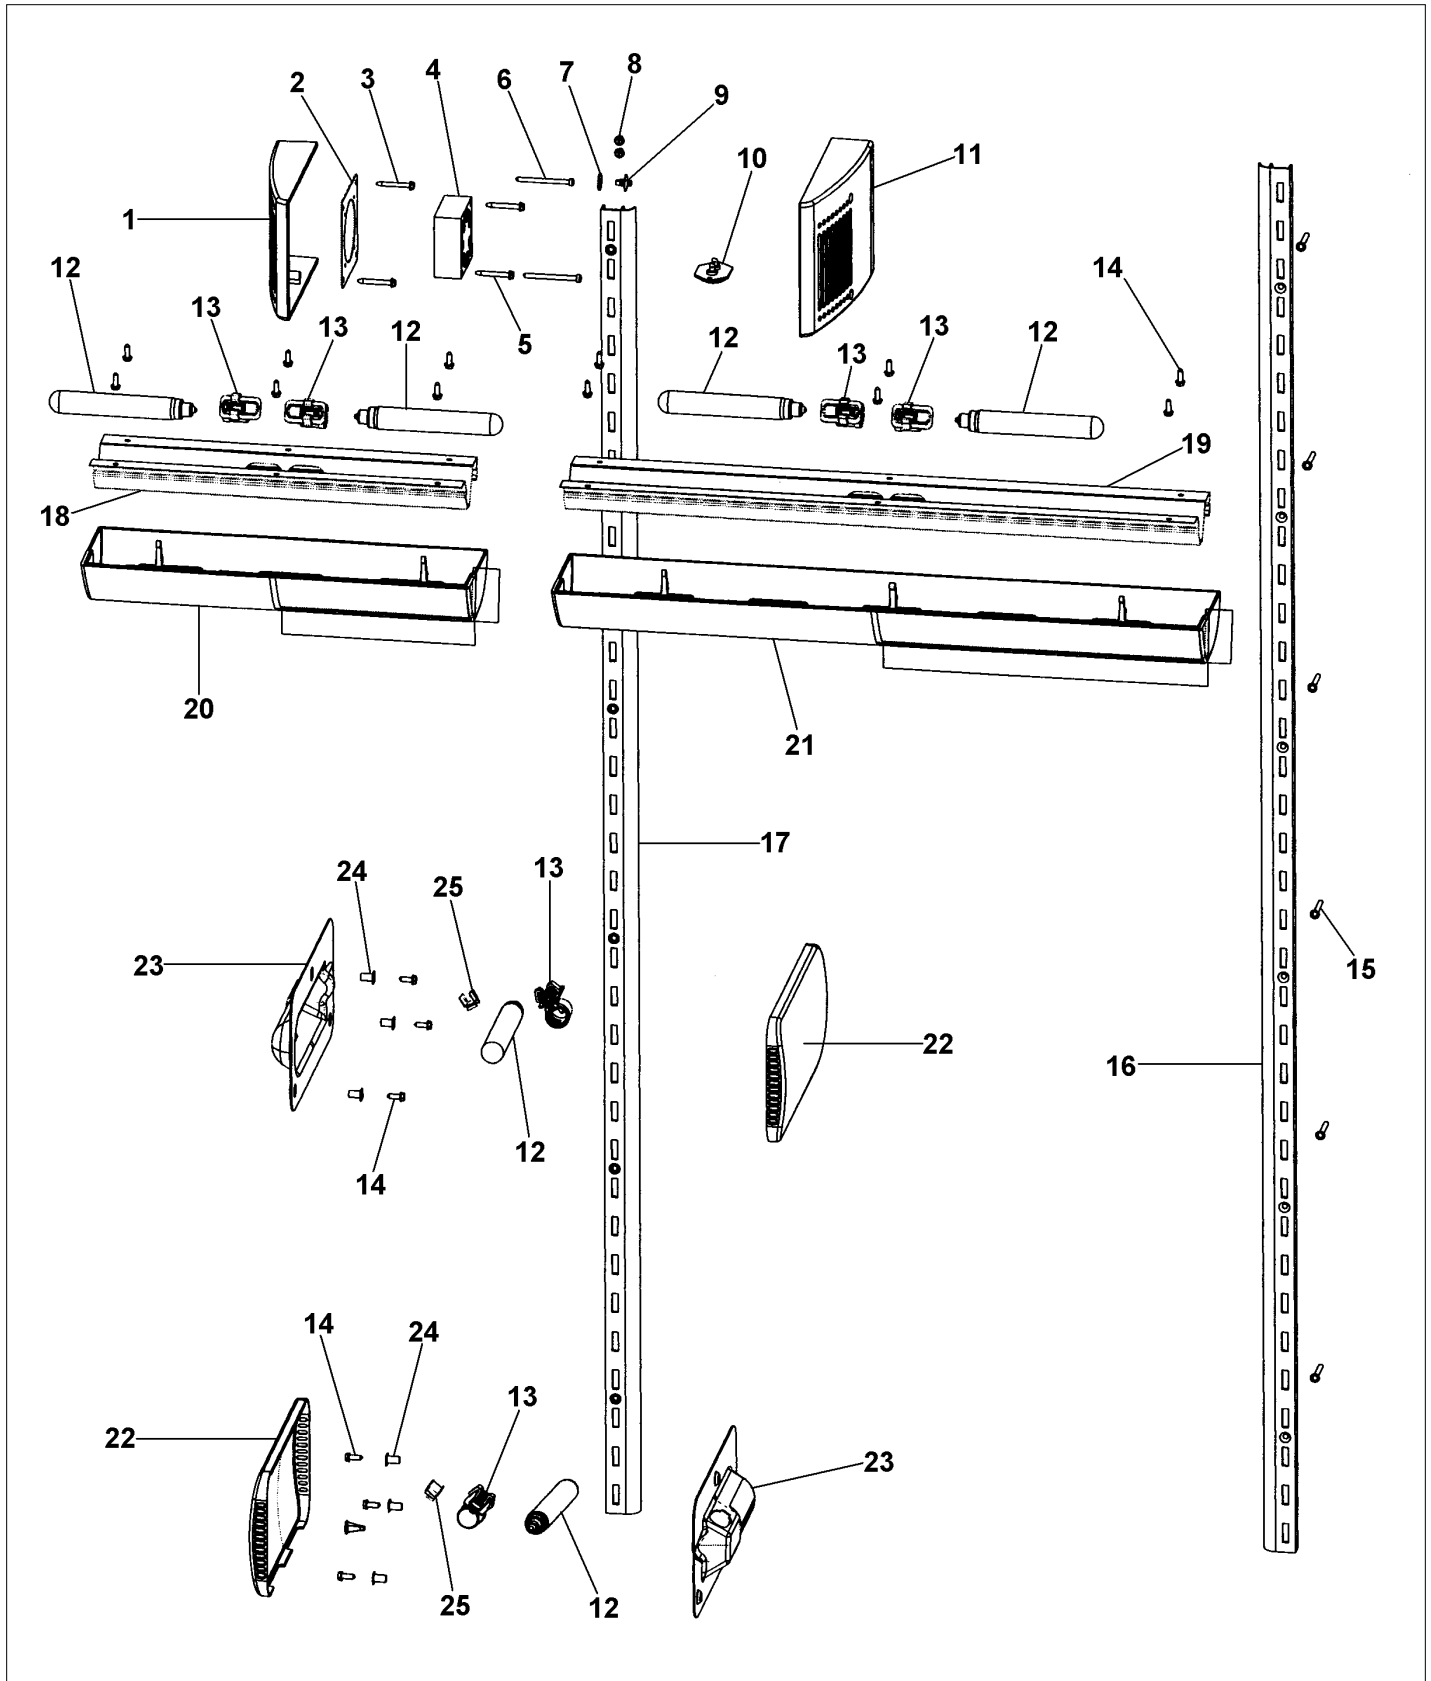

CABINET INTERIOR ASSY

Item	Part No.	Name	Qty	Uom	NOTES
1	PK930086	COVER FAN SXS 48 FZ	1	EA	
2	K2096475	FAN MOUNTING PLATE	1	EA	
3	PD020188	SCR 8-18 BT HXWS 1 1/2	1	EA	
4	004551-000	AXIAL FAN	1	EA	
Comments for Part Num. 004551-000 gboltz@VikingRange.com on Jul 21, 2016 View service bulletin TR-0052-SP before ordering fan, if applicable order kit instead of fan					
5	M0218136	SCREW-SM	1	EA	NO LONGER AVAILABLE, Not available online / Call for pricing and availability
6	M0221913	SCREW-SM	1	EA	
7	M0270528	WASHER	1	EA	Not available online / Call for pricing and availability
8	M0232903	SCREW-SE	1	EA	NO LONGER AVAILABLE
9	12102501	RET-HARNESS	1	EA	
10	C8983701	THERMISTOR	1	EA	
11	PK930085	COVER FAN SXS 48 FF	1	EA	
12	004528-000	LAMP, 40 WATT CLEAR LIGHT	1	EA	
13	PE950125	LIGHT SOCKET	1	EA	
14	M0238616	SCREW, SMALL	1	EA	
15	M0238535	SCREW-SM	1	EA	
16	PK920024	LADDER FF R	1	EA	
17	PK920023	LADDER FF L	1	EA	NO LONGER AVAILABLE, Not available online / Call for pricing and availability
18	L2099475	BRACKET LIGHT SXS FZ	1	EA	
19	L2099492	BRACKET LIGHT SXS 48 FF	1	EA	
20	020117-000	COVER LIGHT ASM SXS 42 FZ	1	EA	
21	020114-000	COVER LIGHT ASM AF/AR 30 SXS 48 FF	1	EA	
22	PK930346	COVER LIGHT	1	EA