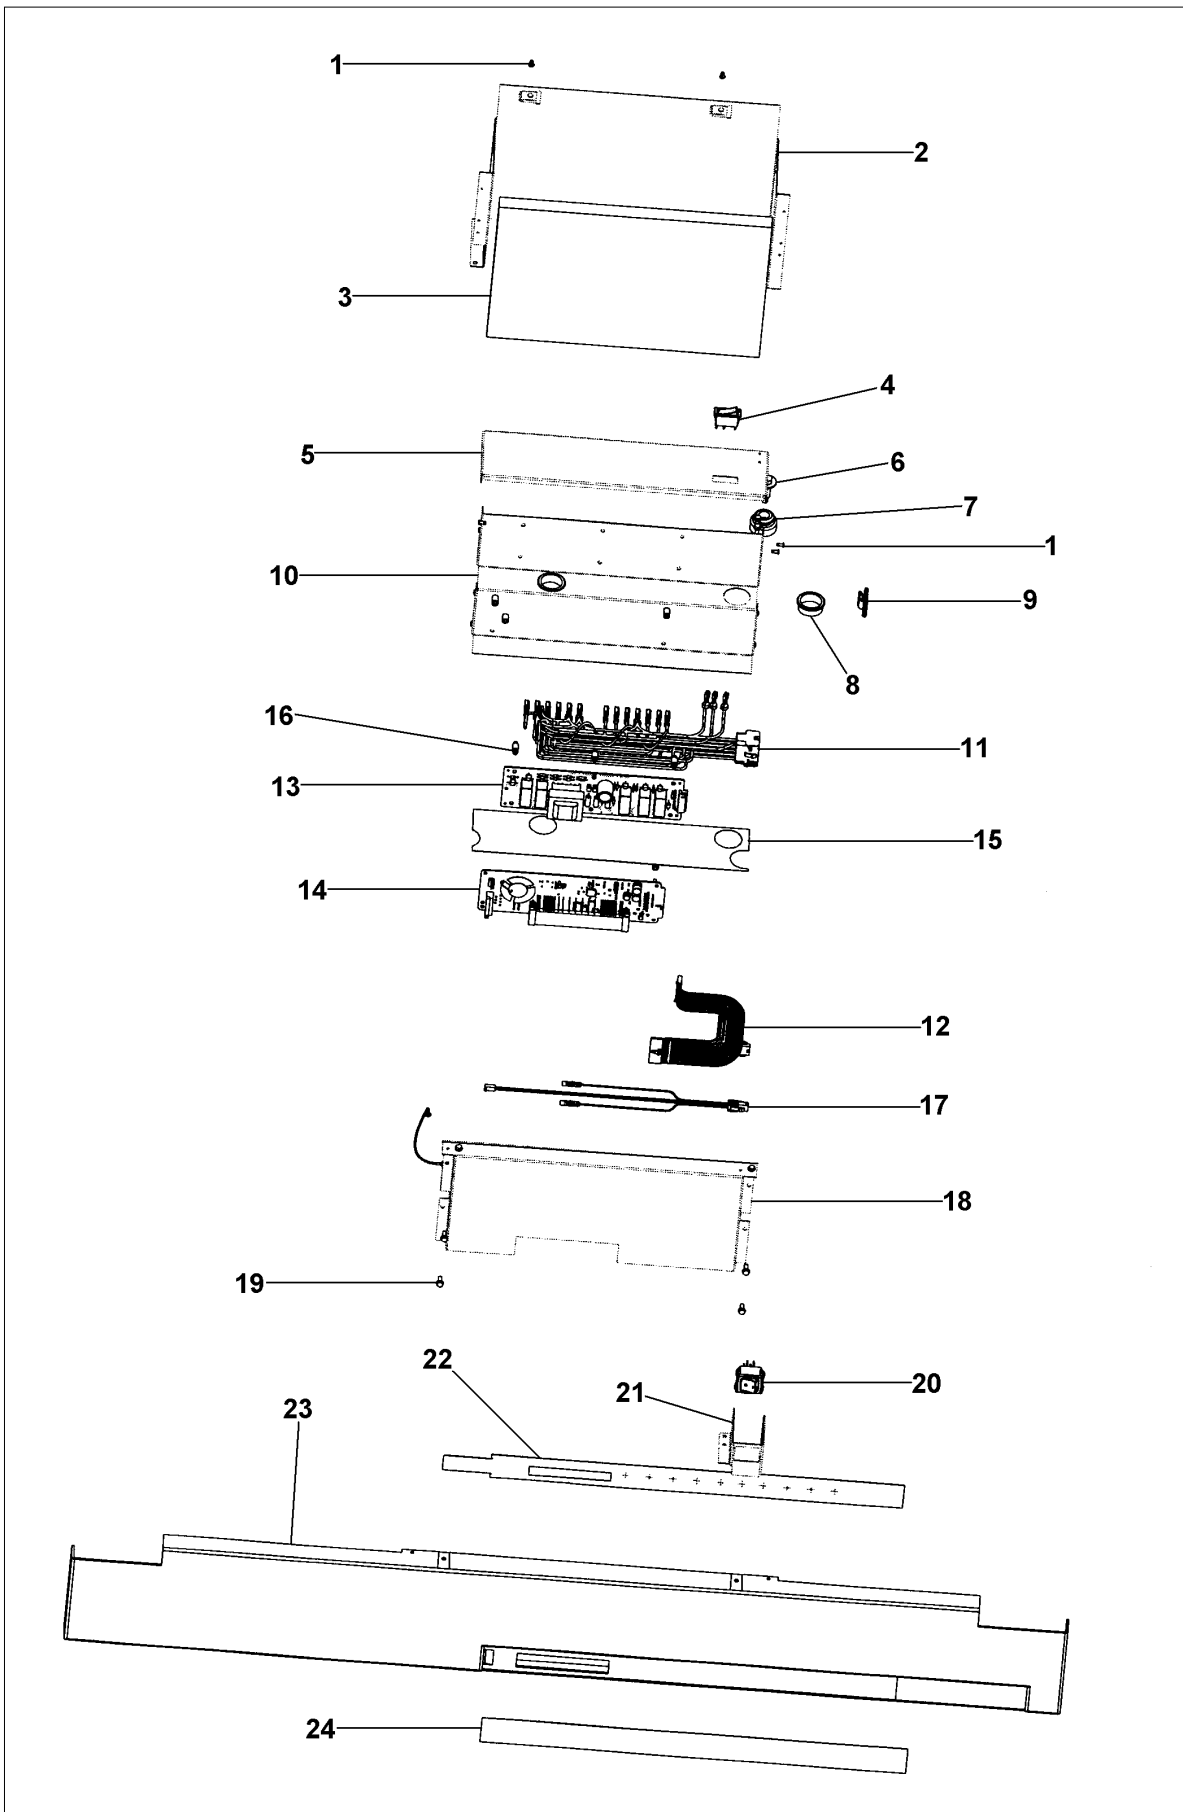

CABINET INTERIOR ASSY

Item	Part No.	Name	Qty	Uom	NOTES
1	PK930086	COVER FAN SXS 48 FZ	1	EA	
2	K2096475	FAN MOUNTING PLATE	1	EA	
3	PD020188	SCR 8-18 BT HXWS 1 1/2	1	EA	
4	004551-000	AXIAL FAN	1	EA	
<p>Comments for Part Num. 004551-000</p> <p>gboltz@VikingRange.com on Jul 21, 2016</p> <p>View service bulletin TR-0052-SP before ordering fan, if applicable order kit instead of fan</p>					
5	M0218136	SCREW-SM	1	EA	NO LONGER AVAILABLE, Not available online / Call for pricing and availability
6	M0221913	SCREW-SM	1	EA	
7	M0270528	WASHER	1	EA	Not available online / Call for pricing and availability
8	M0232903	SCREW-SE	1	EA	NO LONGER AVAILABLE
9	12102501	RET-HARNESS	1	EA	
10	C8983701	THERMISTOR	1	EA	
11	PK930085	COVER FAN SXS 48 FF	1	EA	
12	004528-000	LAMP, 40 WATT CLEAR LIGHT	1	EA	
13	PE950125	LIGHT SOCKET	1	EA	
14	M0238616	SCREW, SMALL	1	EA	
15	M0238535	SCREW-SM	1	EA	
16	PK920024	LADDER FF R	1	EA	
17	PK920023	LADDER FF L	1	EA	NO LONGER AVAILABLE, Not available online / Call for pricing and availability
18	L2099475	BRACKET LIGHT SXS FZ	1	EA	
19	L2099492	BRACKET LIGHT SXS 48 FF	1	EA	
20	020117-000	COVER LIGHT ASM SXS 42 FZ	1	EA	
21	020114-000	COVER LIGHT ASM AF/AR 30 SXS 48 FF	1	EA	
22	PK930346	COVER LIGHT	1	EA	

Item	Part No.	Name	Qty	Uom	NOTES
Comments for Part Num. PE070728					
bradleysapplianceservice@shaw.ca on Apr 27, 2016					
COULD ALSO USE: 002670-000 LOW VOLTAGE BOARD KIT ANALOG - INCLUDES WIRE HARNESS					
Not Shown	NOTE	ON OR AFTER 01/22/05		EA	
15	PM910325	FILM, PROTECTIVE		EA	
16	M0585504	SUPPORT		EA	
17	PE970609	HARNESS CONTROL BOARD 5 SERIES		EA	
18	K20910061	CONTROL BOX FRONT		EA	
19	M0238616	SCREW, SMALL		EA	
20	PE950149	SWITCH POWER		EA	
21	K2098654	Bracket, Power Switch		EA	
22	12235201	SWITCH-KEYBOARD		EA	
23	016593-000	PANEL CONTROL SXS 48		EA	
24	PE980002	SUB TO PE950172 - OVERLAY KEYBOARD SXS 48		EA	
NI	10916507	CORD-POWER 5 SERIES		EA	