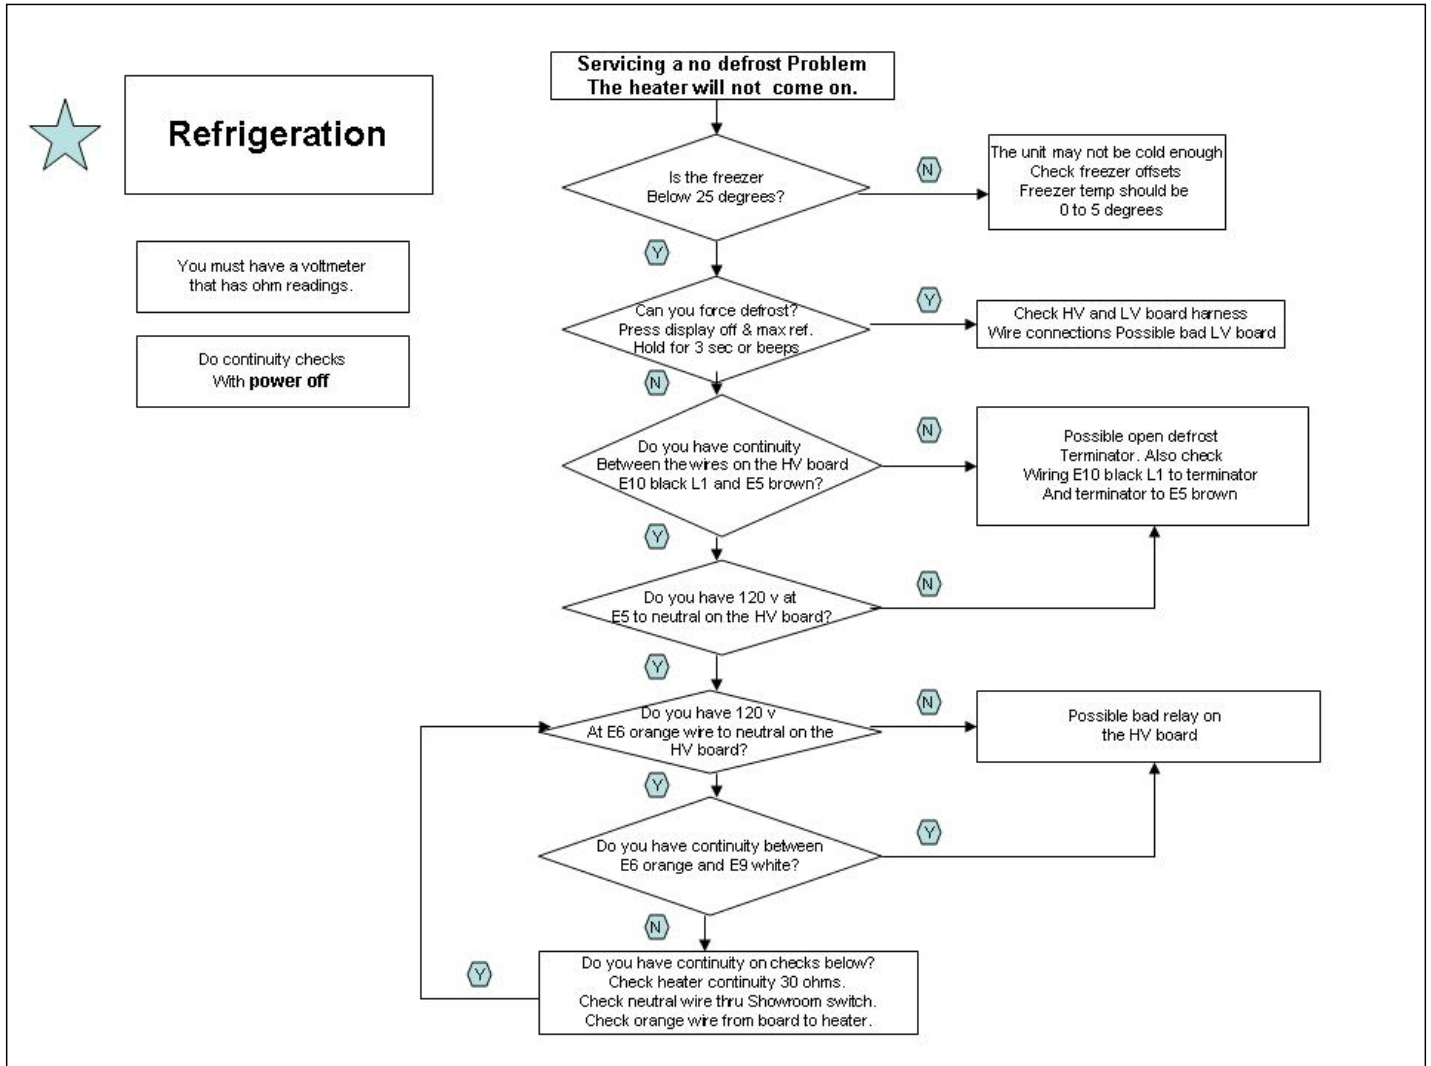

Item	Part No.	Name	Qty	Uom	NOTES
Comments for Part Num. PE070728					
bradleysapplianceservice@shaw.ca on Apr 27, 2016					
COULD ALSO USE: 002670-000 LOW VOLTAGE BOARD KIT ANALOG - INCLUDES WIRE HARNESS					
Not Shown	NOTE	ON OR AFTER 01/22/05		EA	
15	PM910325	FILM, PROTECTIVE		EA	
16	M0585504	SUPPORT		EA	
17	PE970609	HARNESS CONTROL BOARD 5 SERIES		EA	
18	K20910061	CONTROL BOX FRONT		EA	
19	M0238616	SCREW, SMALL		EA	
20	PE950149	SWITCH POWER		EA	
21	K2098654	Bracket, Power Switch		EA	
22	12235201	SWITCH-KEYBOARD		EA	
23	016593-000	PANEL CONTROL SXS 48		EA	
24	PE980002	SUB TO PE950172 - OVERLAY KEYBOARD SXS 48		EA	
NI	10916507	CORD-POWER 5 SERIES		EA	

FLOWCHART DEFROST