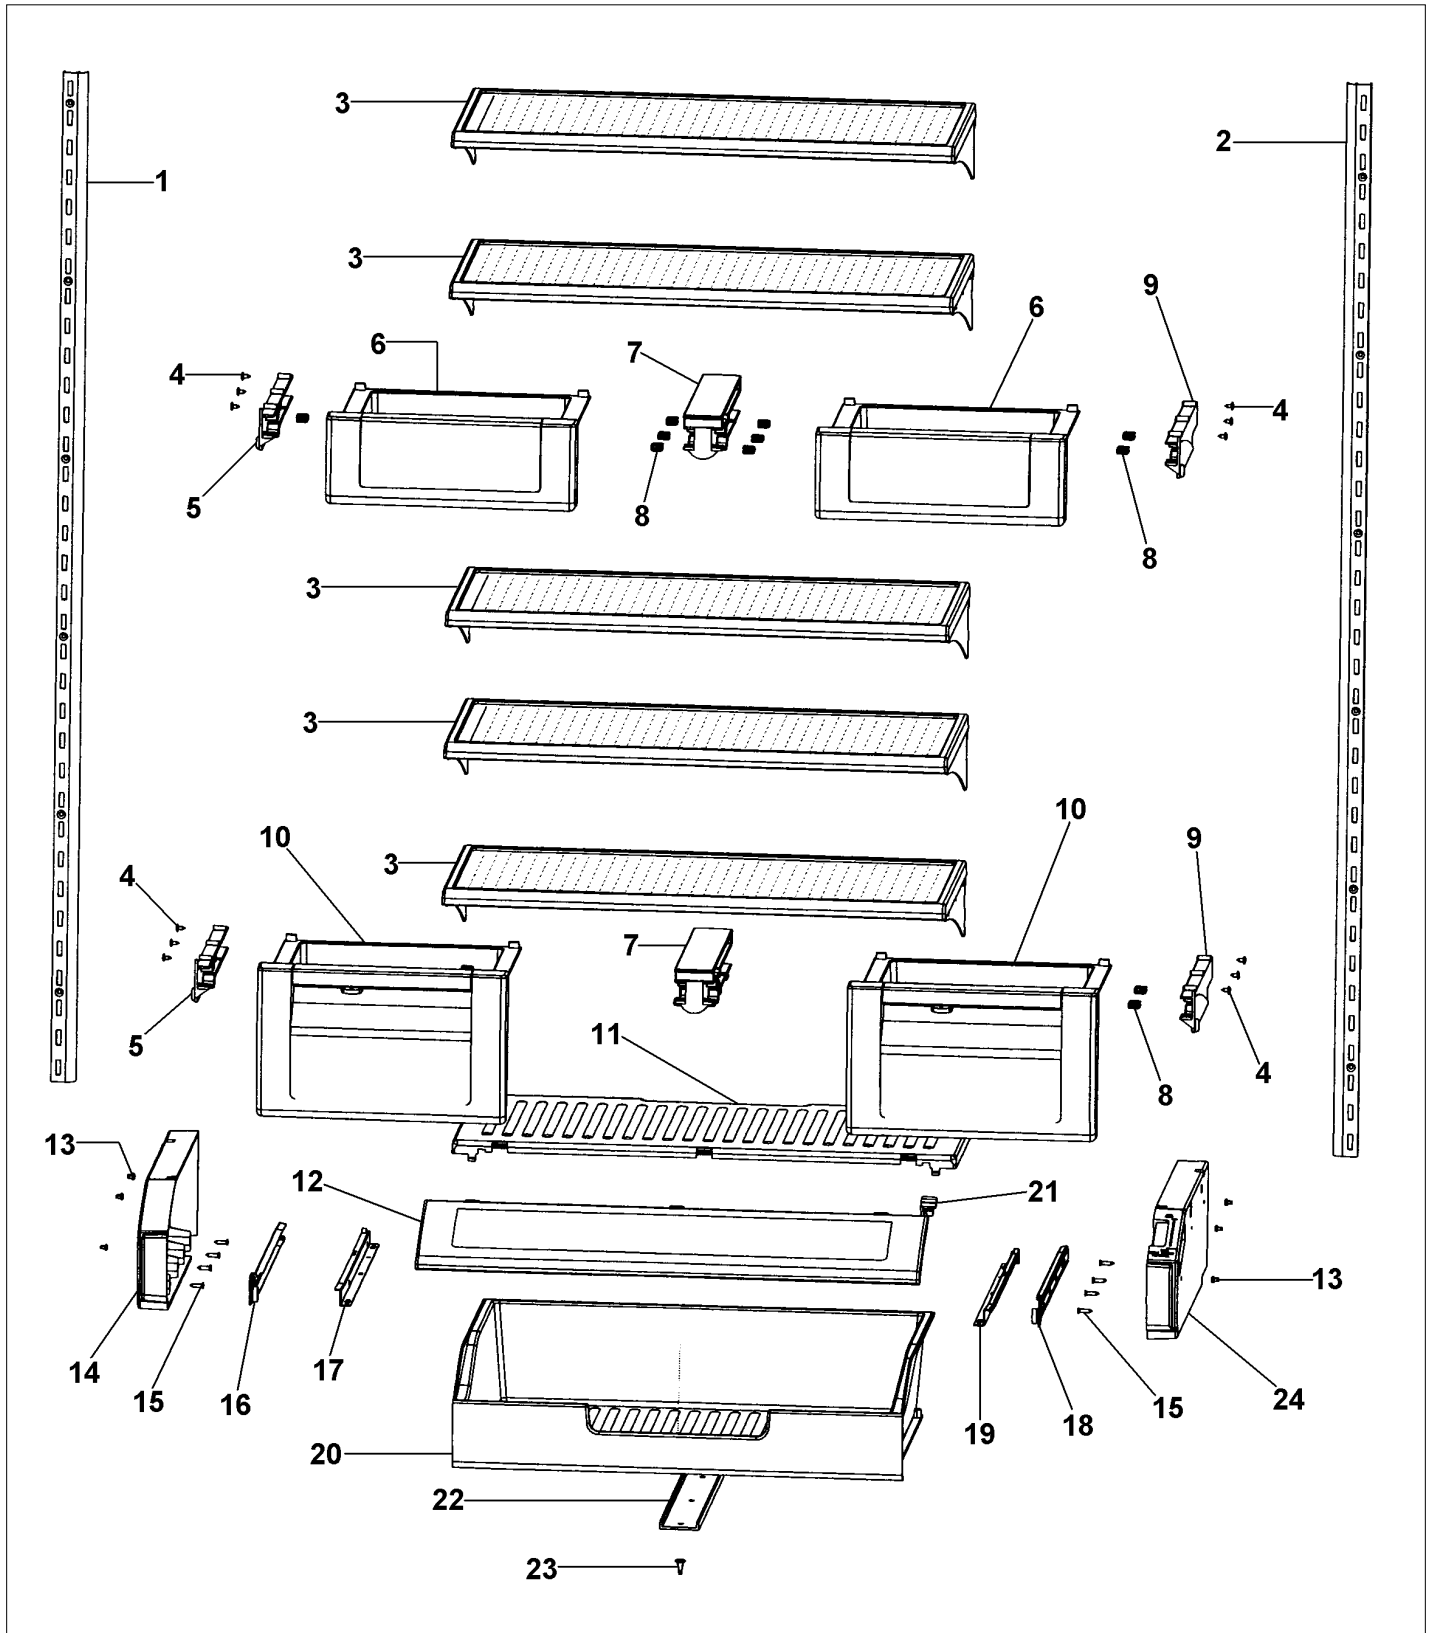

Item	Part No.	Name	Qty	Uom	NOTES
20	V12073304	DRAWER-DELI 48"/48"Disp		Wholesale Price	
21	V12073401	KNOB-DELI CONT		Wholesale Price	
NI	V12073601	SLIDE-DELI CONT		EA	NO LONGER AVAILABLE
NI	V12231201	COVER-AIR CONTROL		Wholesale Price	
22	12118901	TRACK-DELI DRAWER		EA	
23	M0581001	GROMMET-SCREW VM0581001		EA	
24	V12073003	SUPPORT-R DRAWER #		Wholesale Price	
NI	019244-000	ACCESSORY, ASM		EA	
NI	000485-000	DELI TOP ASSEMBLY - 48 SXS		EA