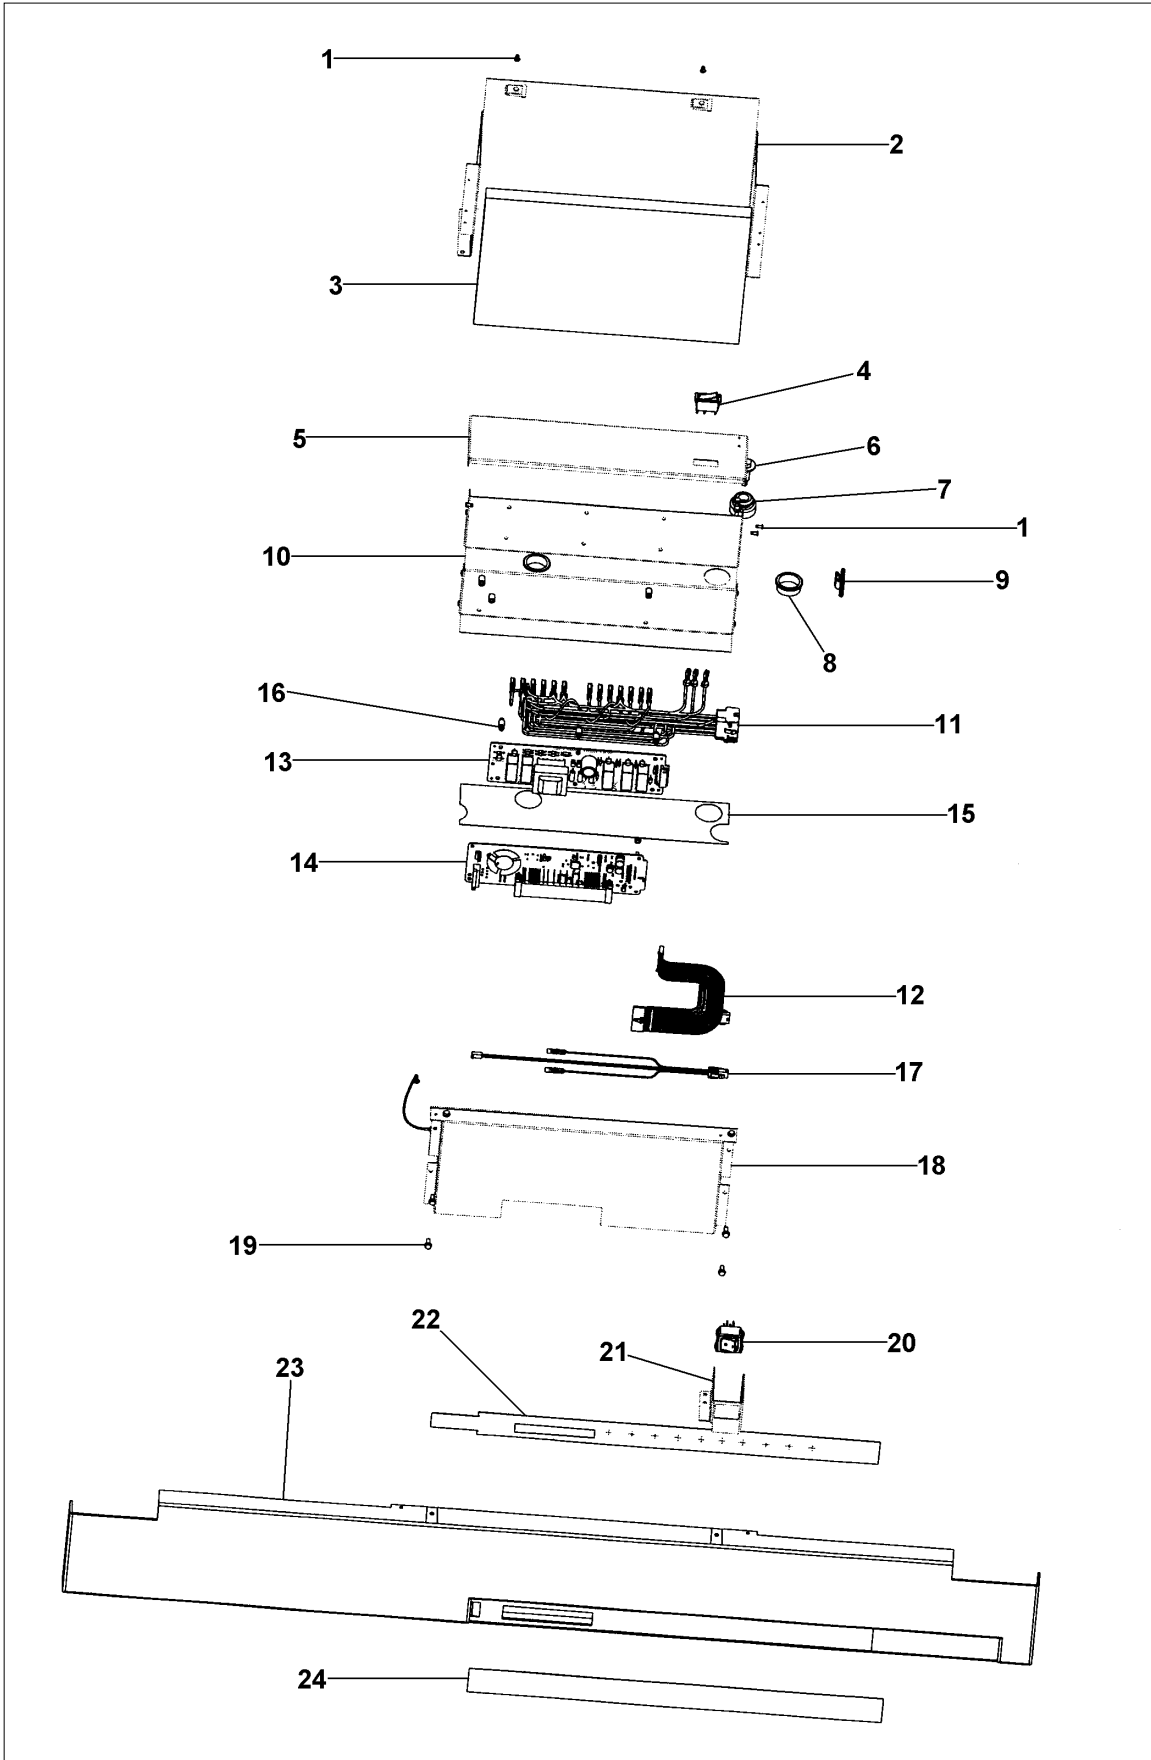

CONTROL ASSY

Item	Part No.	Name	Qty	Uom	NOTES
1	A4539601	DAMPER-TUBING .8		EA	Not available online / Call for pricing and availability
2	K2099402	CONTROL BOX		EA	
3	12074703	INSUL-CONT BOX V12074703		EA	NO LONGER AVAILABLE, Not available online / Call for pricing and availability
4	PE950150	SPDT ROCKER SW. W/LEGEND		EA	
5	K20910062	CONTROL BOX TOP		EA	NO LONGER AVAILABLE, Not available online / Call for pricing and availability
6	M0238846	SCREW-SHLDR		EA	
7	10835901	GROMMET RUBBER V10835901		EA	
8	A4554817	BUSHING-SNAP VA4554817		EA	
9	M0104106	CLIP-CORD VM0104106		EA	
10	K20910060	BRACKET - PC		EA	
11	PE970465	HARNESS HIGH VOLT		EA	
12	PE970464	HARNESS LOW VOLT 5 SERIES		EA	
13	005319-000	POWER CONTROL BOARD ASM 5 SERIES		EA	
Comments for Part Num. 005319-000 boltz on Apr 12, 2018 See TR-0056-SP Bulletin					
14	002670-000	LOW VOLTAGE BOARD KIT W/HARNESS		EA	
Comments for Part Num. 002670-000 boltz on Apr 12, 2018 See TR-0022-SP Bulletin					
Not Shown	NOTE	BEFORE 01/22/05		EA	
Not Shown	PE070728	BOARD LOW VOLTAGE		EA