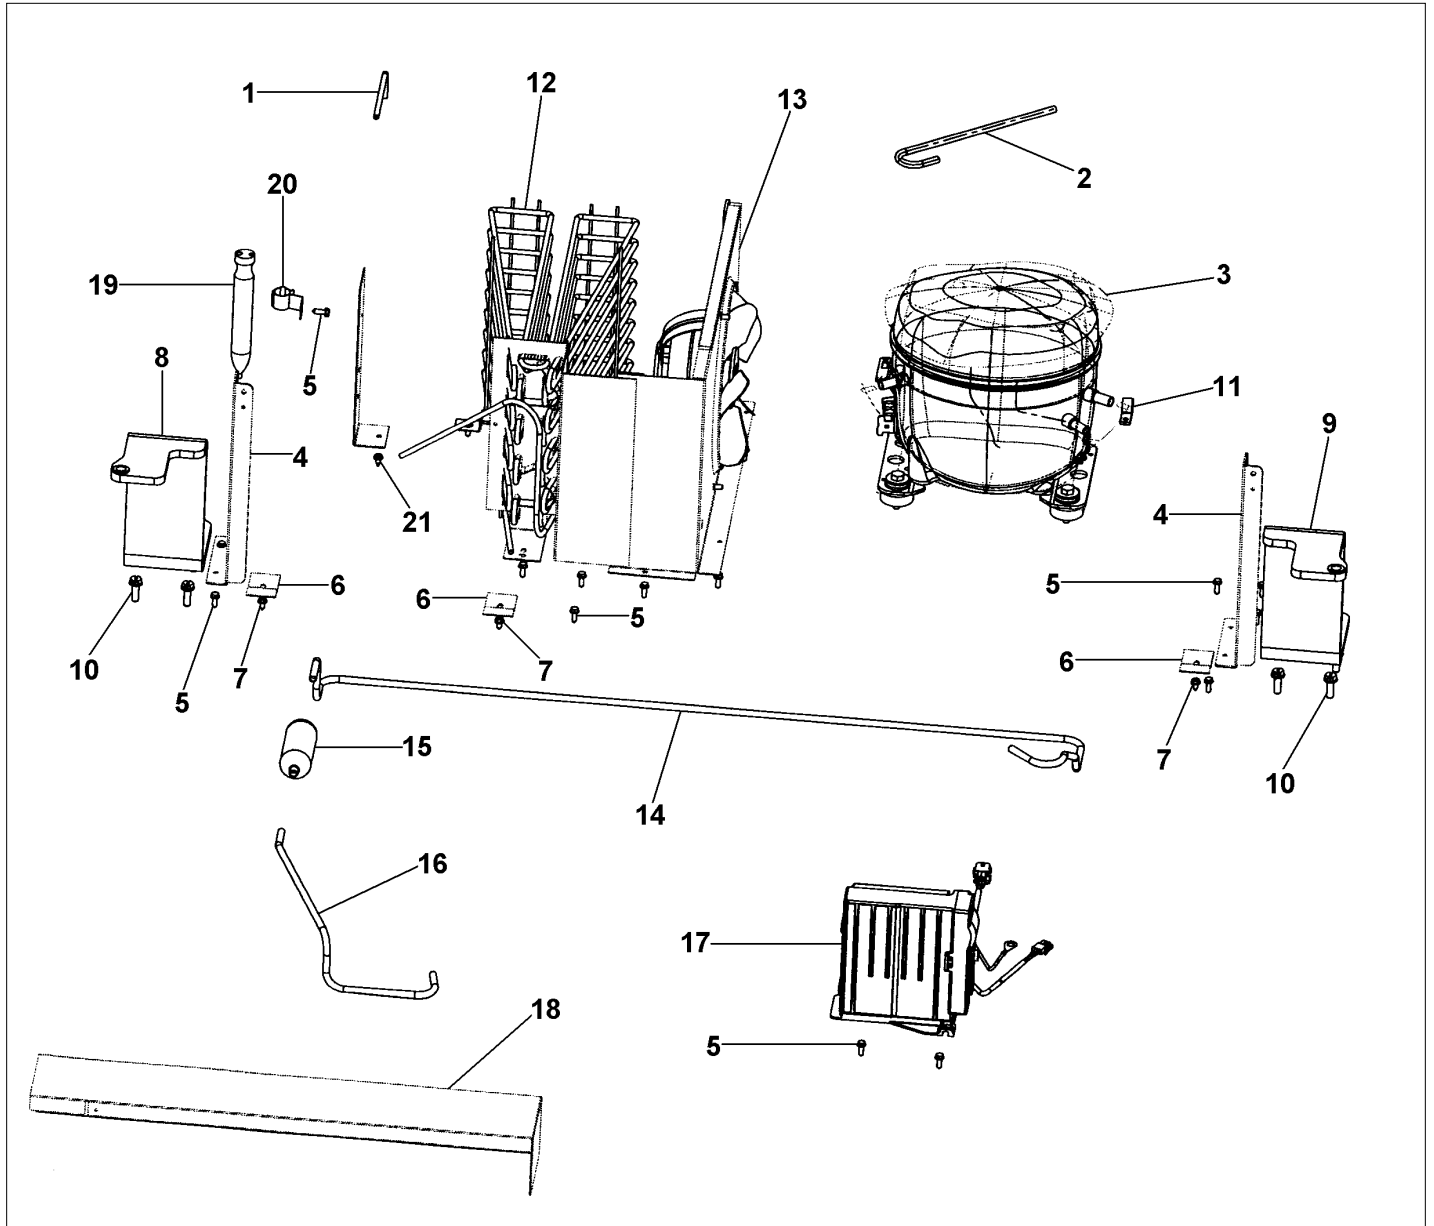

HIGH SIDE ASSY

Item	Part No.	Name	Qty	Uom	NOTES
1	F2096504	TUBE-DRIER EXT	1	EA	
2	F2096507	TUBE-PROCESS GRN	1	EA	
3	G5097976	Compressor Assembly (Includes Drier)	1	EA	
4	K20912569	BRACKET GRILLE SUPPORT	1	EA	
5	M0238616	SCREW, SMALL	1	EA	
6	K2096943	PANEL BRACKET	1	EA	
7	M0211016	SCREW-SM	1	EA	
8	PC920204	HINGE ASM UL	1	EA	
9	PC920203	HINGE ASM UR	1	EA	
10	000570-000	FASTENER, BOLT, 1/4-20 IHXWS 1" S ZN SER	1	EA	
11	M0102303	Clamp, Tube	1	EA	
12	PB920171	CONDENSER ASM	1	EA	
13	G5096494	COND. FAN ASSY	1	EA	
14	F2099443	TUBE DISCHARGE FORMED PRE ACCUM	1	EA	
15	PB920201	ACCUMULATOR	1	EA	
16	F2099444	TUBE DISCHARGE FORMED POST ACCUM	1	EA	
17	011666-000	INVERTER,CMPR,ASM	1	EA	
Comments for Part Num. 011666-000 gboltz@VikingRange.com on Aug 9, 2018 See 2018-01P Parts Bulletin					
18	K20912585	DIVERTER AIR HI SIDE SXS	1	EA	Not available online / Call for pricing and availability
19	PM010616	DRIER - HIGH SIDE	1	EA	
20	10547001	CLIP-DRIER V10547001	1	EA	
21	M0232929	SCREW-SE	1	EA