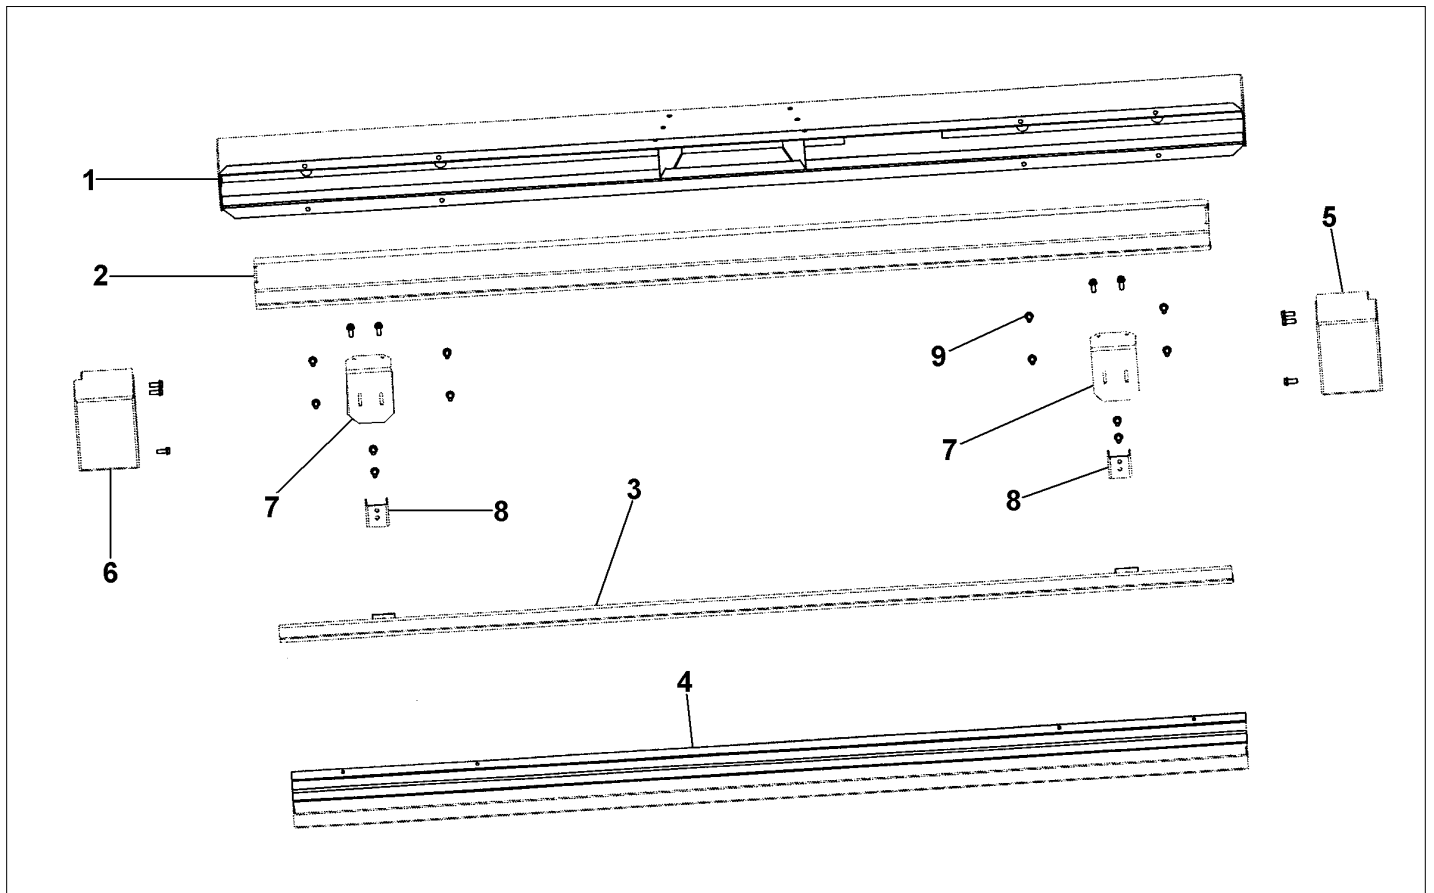

UPPER GRILLE ASSY (BEFORE)

Item	Part No.	Name	Qty	Uom	NOTES
1	G90910012BK	AIR DUCT WELD ASM COMPLETE 48	1	EA	NO LONGER AVAILABLE
2	B2099021	LOUVER TOP 48 PRO	1	EA	NO LONGER AVAILABLE, Not available online / Call for pricing and availability
3	B2099022	LOUVER MID 48 PRO	1	EA	
4	B20910087	LOUVER BOTTOM SXS 48 PRO	1	EA	NO LONGER AVAILABLE, Not available online / Call for pricing and availability
5	B20911817	GRILLE ENDCAP PRO R	1	EA	
6	B20911816	GRILLE ENDCAP PRO L	1	EA	
7	B2096962	BRACKET-LOUVER SUP	1	EA	
8	B2096961	BRACKET-LOUVER	1	EA	
9	M0220417	SCREW-TC	1	EA	
NI	G32910013	GRILLE ASM SXS 48 PRO	1	EA	NO LONGER AVAILABLE
Not Shown	NOTE	(BEFORE 1/12/05)		EA