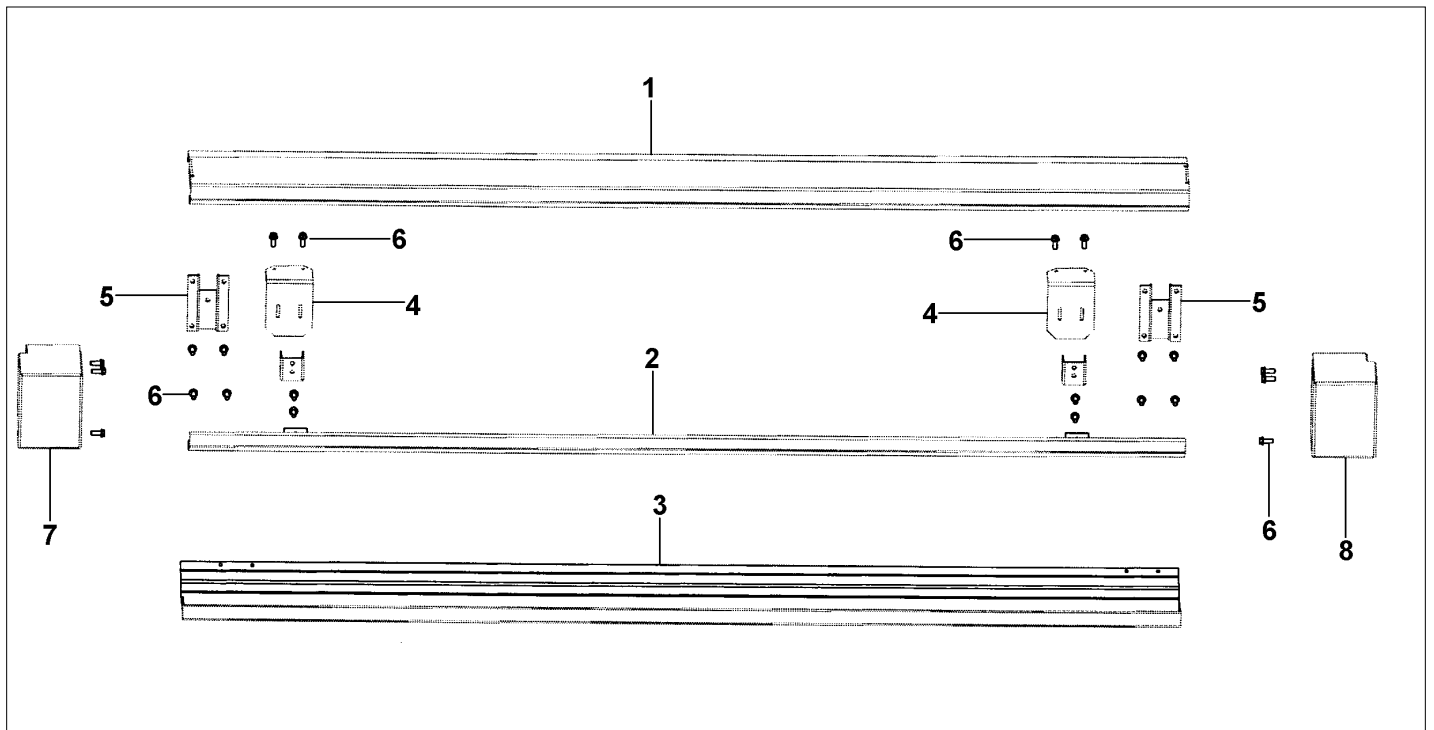

UPPER GRILLE ASSY (AFTER)

Item	Part No.	Name	Qty	Uom	NOTES
1	B20913079	GRILLE LOUVER TOP SXS 48 PRO	1	EA	
2	B20913081	GRILLE LOUVER MIDDLE SXS 48 PRO	1	EA	
3	B20913083	GRILLE LOUVER BOTTOM SXS 48 PRO	1	EA	
4	B2096962	BRACKET-LOUVER SUP	1	EA	
5	K20912362	BRACKET GRILLE	1	EA	Not available online / Call for pricing and availability
6	M0220417	SCREW-TC	1	EA	
7	B20911816	GRILLE ENDCAP PRO L	1	EA	
8	B20911817	GRILLE ENDCAP PRO R	1	EA	
NI	G32912578	GRILLE ASM SXS 48 PRO	1	EA	
Not Shown	NOTE	(ON OR AFTER 1/12/05		EA