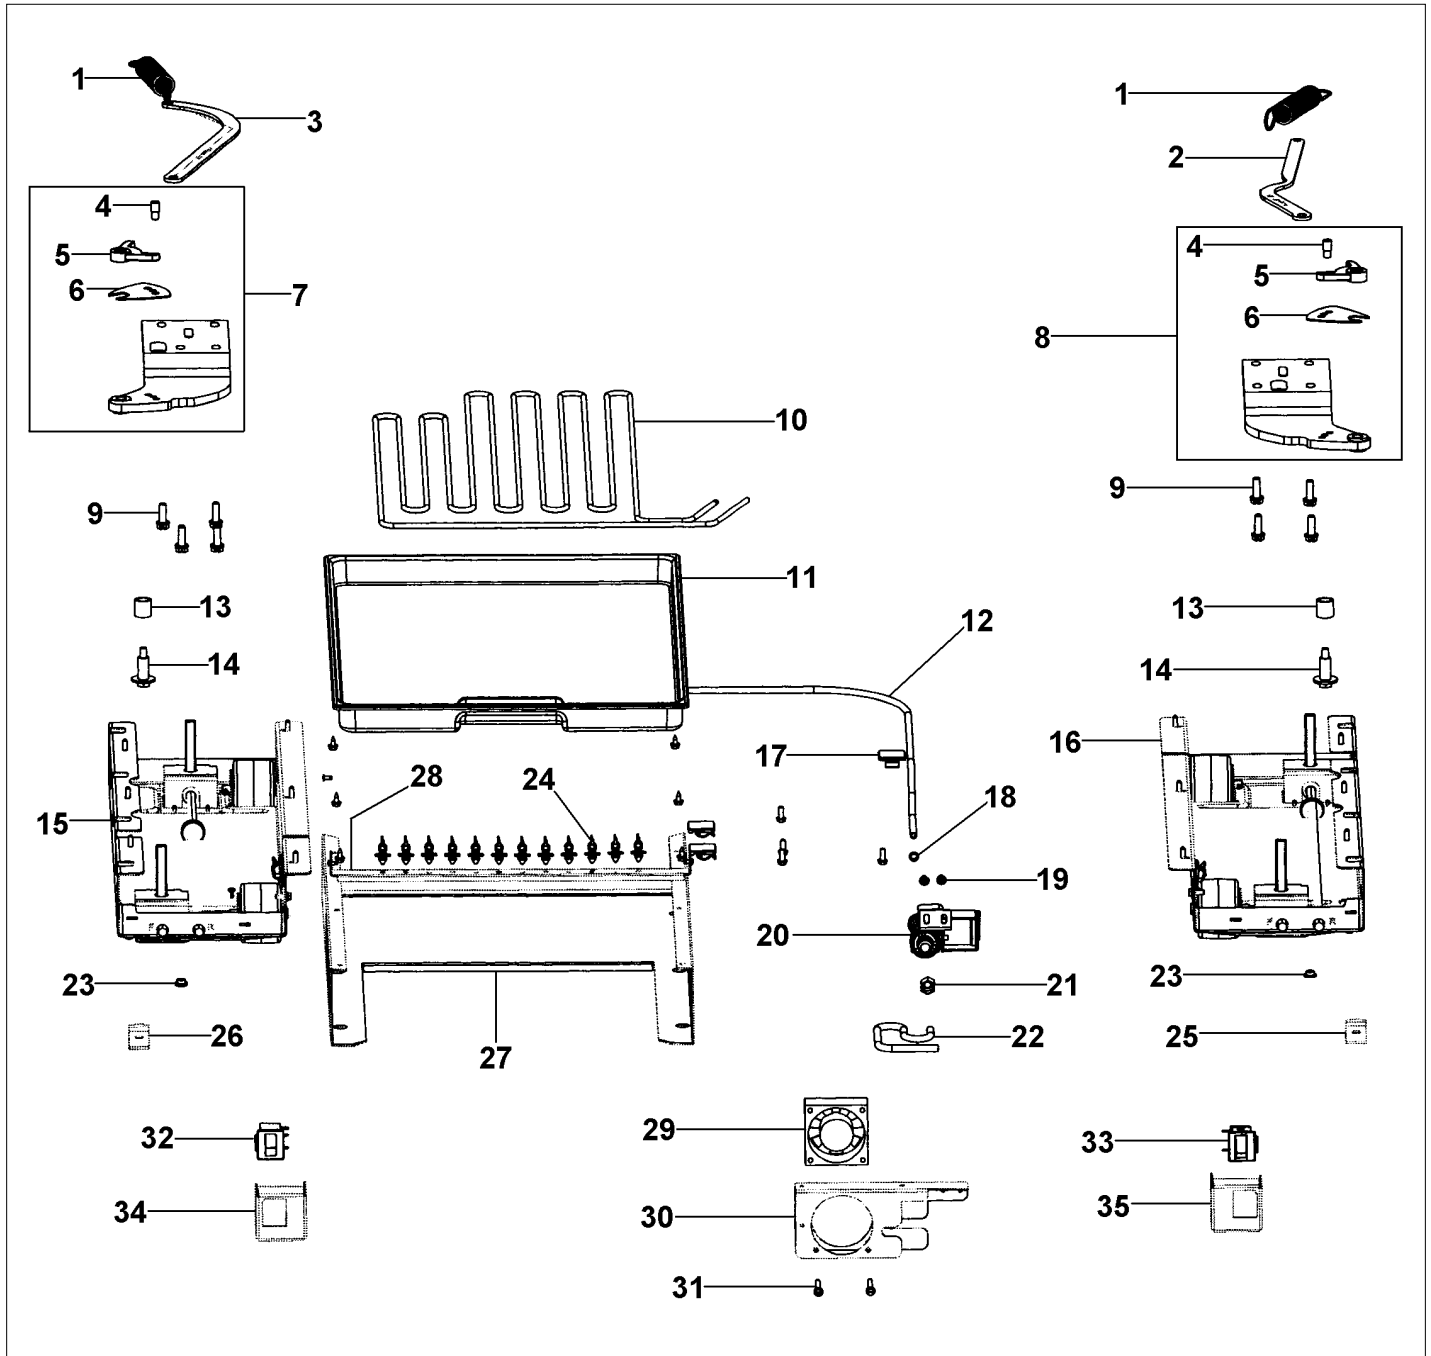

VCSB483HSERIES

BOTTOM ASSY	1
CABINET EXTERIOR ASSY	2
CABINET INTERIOR ASSY	3
CONTROL ASSY	4
FLOWCHART DEFROST	5
FLOWCHART ICE MAKER	6
FLOWCHART NO COMPRESSOR	7
FREEZER DOOR ASSY	8
FRZ COMPARTMENT ASSY	9
HIGH SIDE ASSY	10
LOW SIDE ASSY	11
REF COMPARTMENT ASSY	12
REFRIGERATOR DOOR ASSY	13
UPPER GRILLE ASSY (AFTER)	14
UPPER GRILLE ASSY (BEFORE)	15
Appendix A:Pages Index	A
Appendix B:Parts Index	B

BOTTOM ASSY

Item	Part No.	Name	Qty	Uom	NOTES
1	PC910015	SPRING EXTENSION	1	EA	
2	PC920166	HINGE ASM COMPLETE RR	1	EA	
3	PC920149	BAR-WC BOT HINGE LH	1	EA	
4	PC920145	PIN - DOOR STOP	1	EA	
5	PD940091	BUSHING - DOOR STOP	1	EA	
6	PC920144	PLATE - WC DOOR SHIM	1	EA	
7	G3298649	HINGE ASM COMPLETE LL	1	EA	
8	G3298648	HINGE ASM COMPLETE LR	1	EA	
9	000570-000	FASTENER, BOLT, 1/4-20 IHXWS 1" S ZN SER	1	EA	
10	F2099467	SERPENTINE, DRAIN PAN	1	EA	
11	PK930348	PAN DRAIN	1	EA	
Not Shown	NOTE	(After 2/23/05)		EA	
Not Shown	12071301	PAN, DRAIN	1	EA	
Not Shown	NOTE	(Before 2/23/05)		EA	
12	PB020302	PLASTIC TUBING-DOOR WATERLINE SXS DISP	1	EA	
13	PD940107	ROUND SPRING SPACER	1	EA	
14	M0221523	SCREW - SHLDR	1	EA	
15	060891-000	LEVELER MODULE L	1	EA	
16	060890-000	LEVELER MODULE R	1	EA	
17	M0104106	CLIP-CORD VM0104106	1	EA	
18	PM910498	SLEEVE COMPRESSION 1/4	1	EA	
19	M0220417	SCREW-TC	1	EA	
20	PA970012	SINGLE WATER VALVE	1	EA	
21	PD930135	NUT COMPRESSION 1/4	1	EA	
22	PB920202	TUBING, WATER VALVE	1	EA	
23	PD940094	BUSHING	1	EA	
24	PD030146	STAND OFF LOCK CLIP	1	EA	
25	K2098044	BRKT GRILLE SUPPORT	1	EA	
26	K2098096	BRKT GRILLE SUPPORT	1	EA	
27	K20911386	RAIL SHIELD BOTTOM	1	EA	