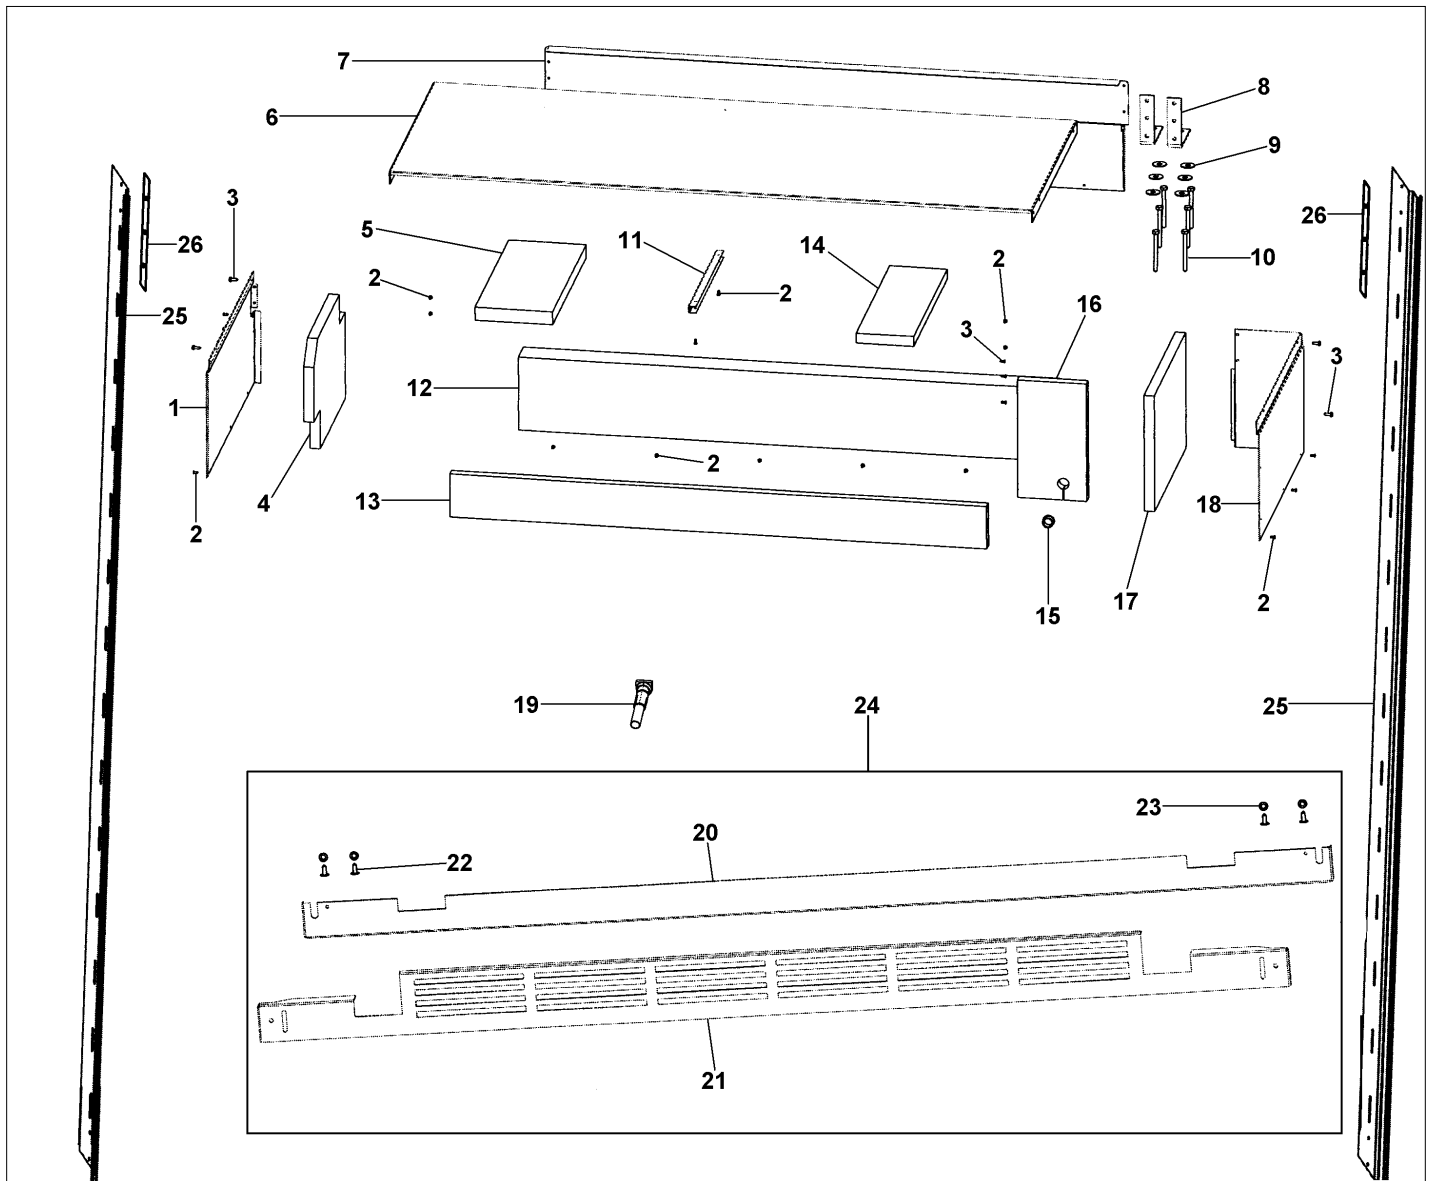

CABINET EXTERIOR ASSY

Item	Part No.	Name	Qty	Uom	NOTES
1	K2099460	MC SIDE L	1	EA	
2	A4539601	DAMPER-TUBING .8	1	EA	Not available online / Call for pricing and availability
3	M0238616	SCREW, SMALL	1	EA	
4	12074601	INSUL-L MC CVR V12074601	1	EA	
5	12074704	INSUL-MC CVR	1	EA	
6	K20910007	MC TOP SXS 48	1	EA	
7	K20910008	MC BACK SXS 48	1	EA	
8	PK910089	BRACKET, ANTI - TIP	1	EA	
9	M0270510	WASHER #	1	EA	
10	M0223509	SCREW-LAG	1	EA	
11	K2099455	SUPPORT MC Z	1	EA	
12	PB970174	INSUL MC BACK SXS 48 LOWER	1	EA	NO LONGER AVAILABLE, Not available online / Call for pricing and availability
13	PB970173	INSUL MC BACK SXS 48 UPPER	1	EA	NO LONGER AVAILABLE
14	12074701	INSUL-MC CVR V12074701	1	EA	
15	A4554806	BUSHING-SNAP VA4554806	1	EA	
16	PB970171	MC INSULATION - BACK SIDE	1	EA	Not available online / Call for pricing and availability
17	12074702	INSUL-R MC CVR V12074702	1	EA	
18	K2099459	MC SIDE (RIGHT)	1	EA	
19	G5096419	FILL TUBE ASSY	1	EA	
Comments for Part Num. G5096419 bradleysapplianceservice@shaw.ca on May 11, 2018 This part G5096419 does NOT come with the aluminum tube. If aluminum tube is required, order 005899-000 and cut to size.					
20	C90910006BK	GRILLE TOE SOLID 48	1	EA	
21	C90910004BK	GRILLE TOE VENTED	1	EA	
22	M0210443	SCREW-E SM VM0210443	1	EA