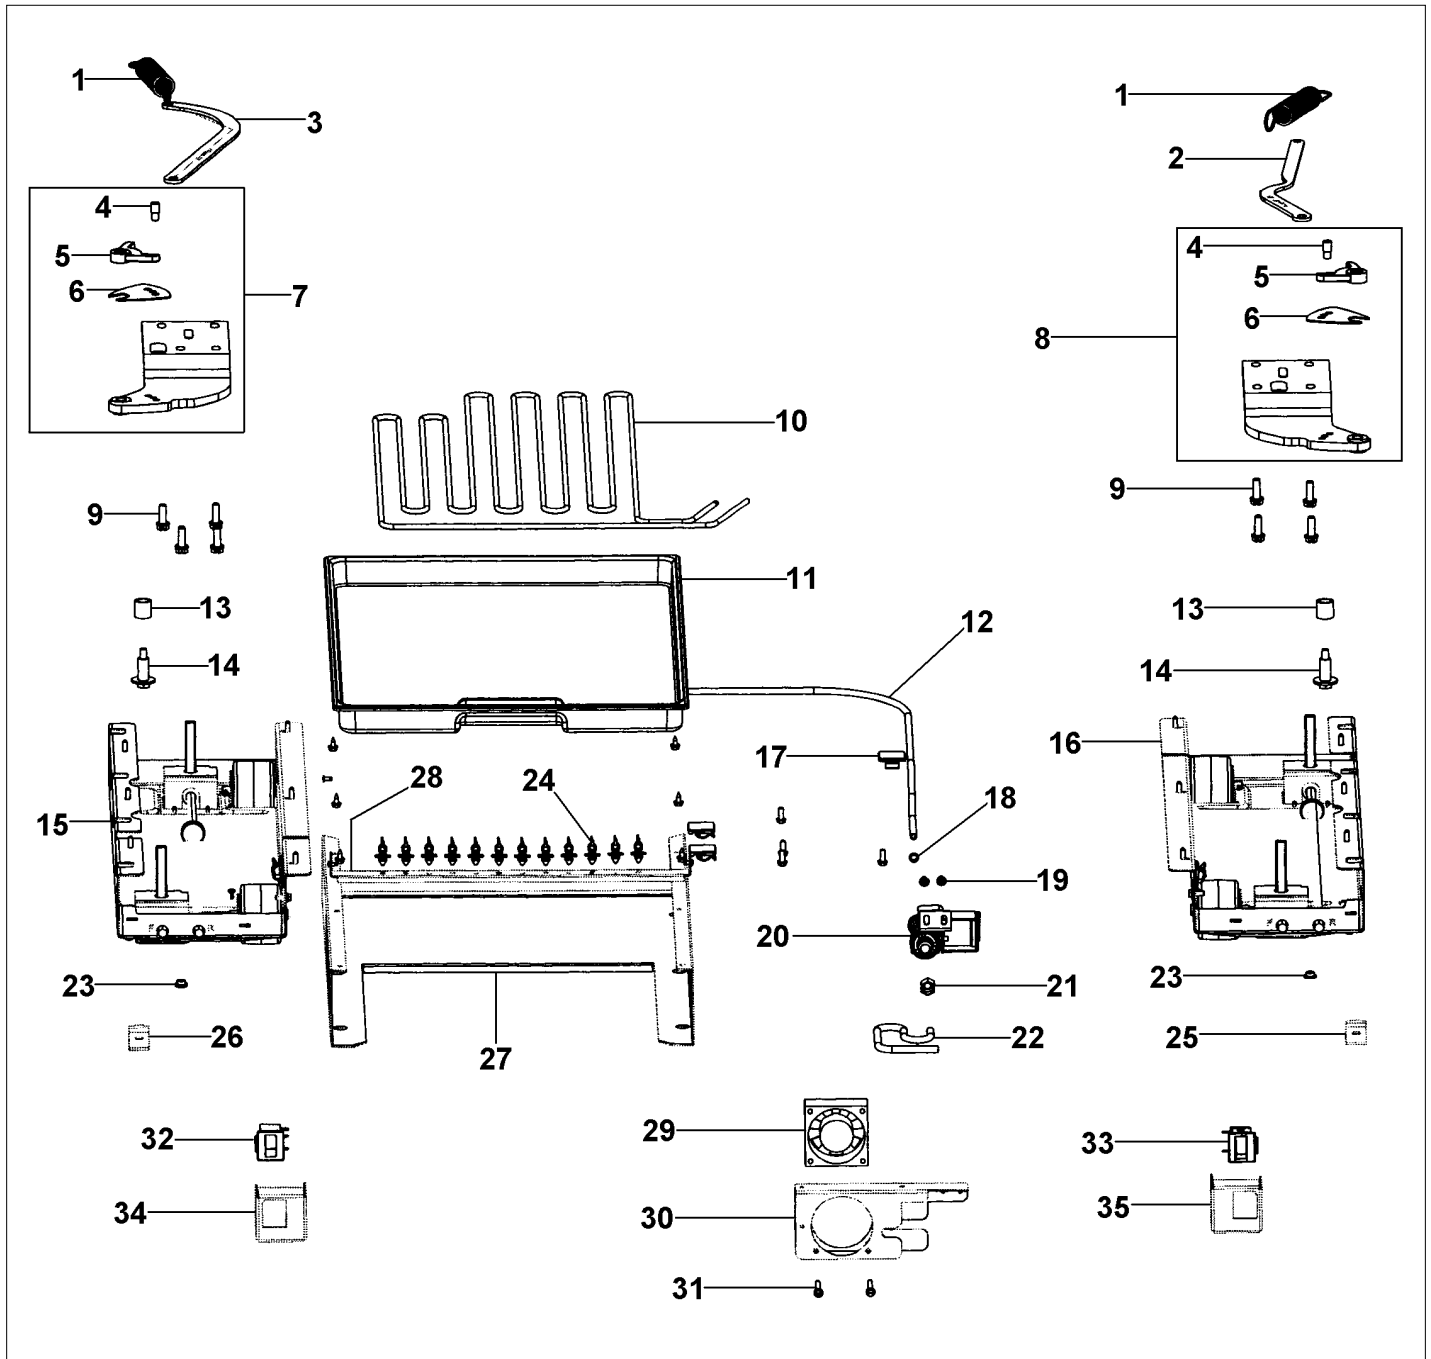

VCSB483HSERIES

BOTTOM ASSY	1
CABINET EXTERIOR ASSY	2
CABINET INTERIOR ASSY	3
CONTROL ASSY	4
FLOWCHART DEFROST	5
FLOWCHART ICE MAKER	6
FLOWCHART NO COMPRESSOR	7
FREEZER DOOR ASSY	8
FRZ COMPARTMENT ASSY	9
HIGH SIDE ASSY	10
LOW SIDE ASSY	11
REF COMPARTMENT ASSY	12
REFRIGERATOR DOOR ASSY	13
UPPER GRILLE ASSY (AFTER)	14
UPPER GRILLE ASSY (BEFORE)	15
Appendix A:Pages Index	A
Appendix B:Parts Index	B

BOTTOM ASSY

Item	Part No.	Name	Qty	Uom	NOTES
1	PC910015	SPRING EXTENSION	1	EA	
2	PC920166	HINGE ASM COMPLETE RR	1	EA	
3	PC920149	BAR-WC BOT HINGE LH	1	EA	
4	PC920145	PIN - DOOR STOP	1	EA	
5	PD940091	BUSHING - DOOR STOP	1	EA	
6	PC920144	PLATE - WC DOOR SHIM	1	EA	
7	G3298649	HINGE ASM COMPLETE LL	1	EA	
8	G3298648	HINGE ASM COMPLETE LR	1	EA	
9	000570-000	FASTENER, BOLT, 1/4-20 IHXWS 1" S ZN SER	1	EA	
10	F2099467	SERPENTINE, DRAIN PAN	1	EA	
11	PK930348	PAN DRAIN	1	EA	
Not Shown	NOTE	(After 2/23/05)		EA	
Not Shown	12071301	PAN, DRAIN	1	EA	
Not Shown	NOTE	(Before 2/23/05)		EA	
12	PB020302	PLASTIC TUBING-DOOR WATERLINE SXS DISP	1	EA	
13	PD940107	ROUND SPRING SPACER	1	EA	
14	M0221523	SCREW - SHLDR	1	EA	
15	060891-000	LEVELER MODULE L	1	EA	
16	060890-000	LEVELER MODULE R	1	EA	
17	M0104106	CLIP-CORD VM0104106	1	EA	
18	PM910498	SLEEVE COMPRESSION 1/4	1	EA	
19	M0220417	SCREW-TC	1	EA	
20	PA970012	SINGLE WATER VALVE	1	EA	
21	PD930135	NUT COMPRESSION 1/4	1	EA	
22	PB920202	TUBING, WATER VALVE	1	EA	
23	PD940094	BUSHING	1	EA	
24	PD030146	STAND OFF LOCK CLIP	1	EA	
25	K2098044	BRKT GRILLE SUPPORT	1	EA	
26	K2098096	BRKT GRILLE SUPPORT	1	EA	
27	K20911386	RAIL SHIELD BOTTOM	1	EA	