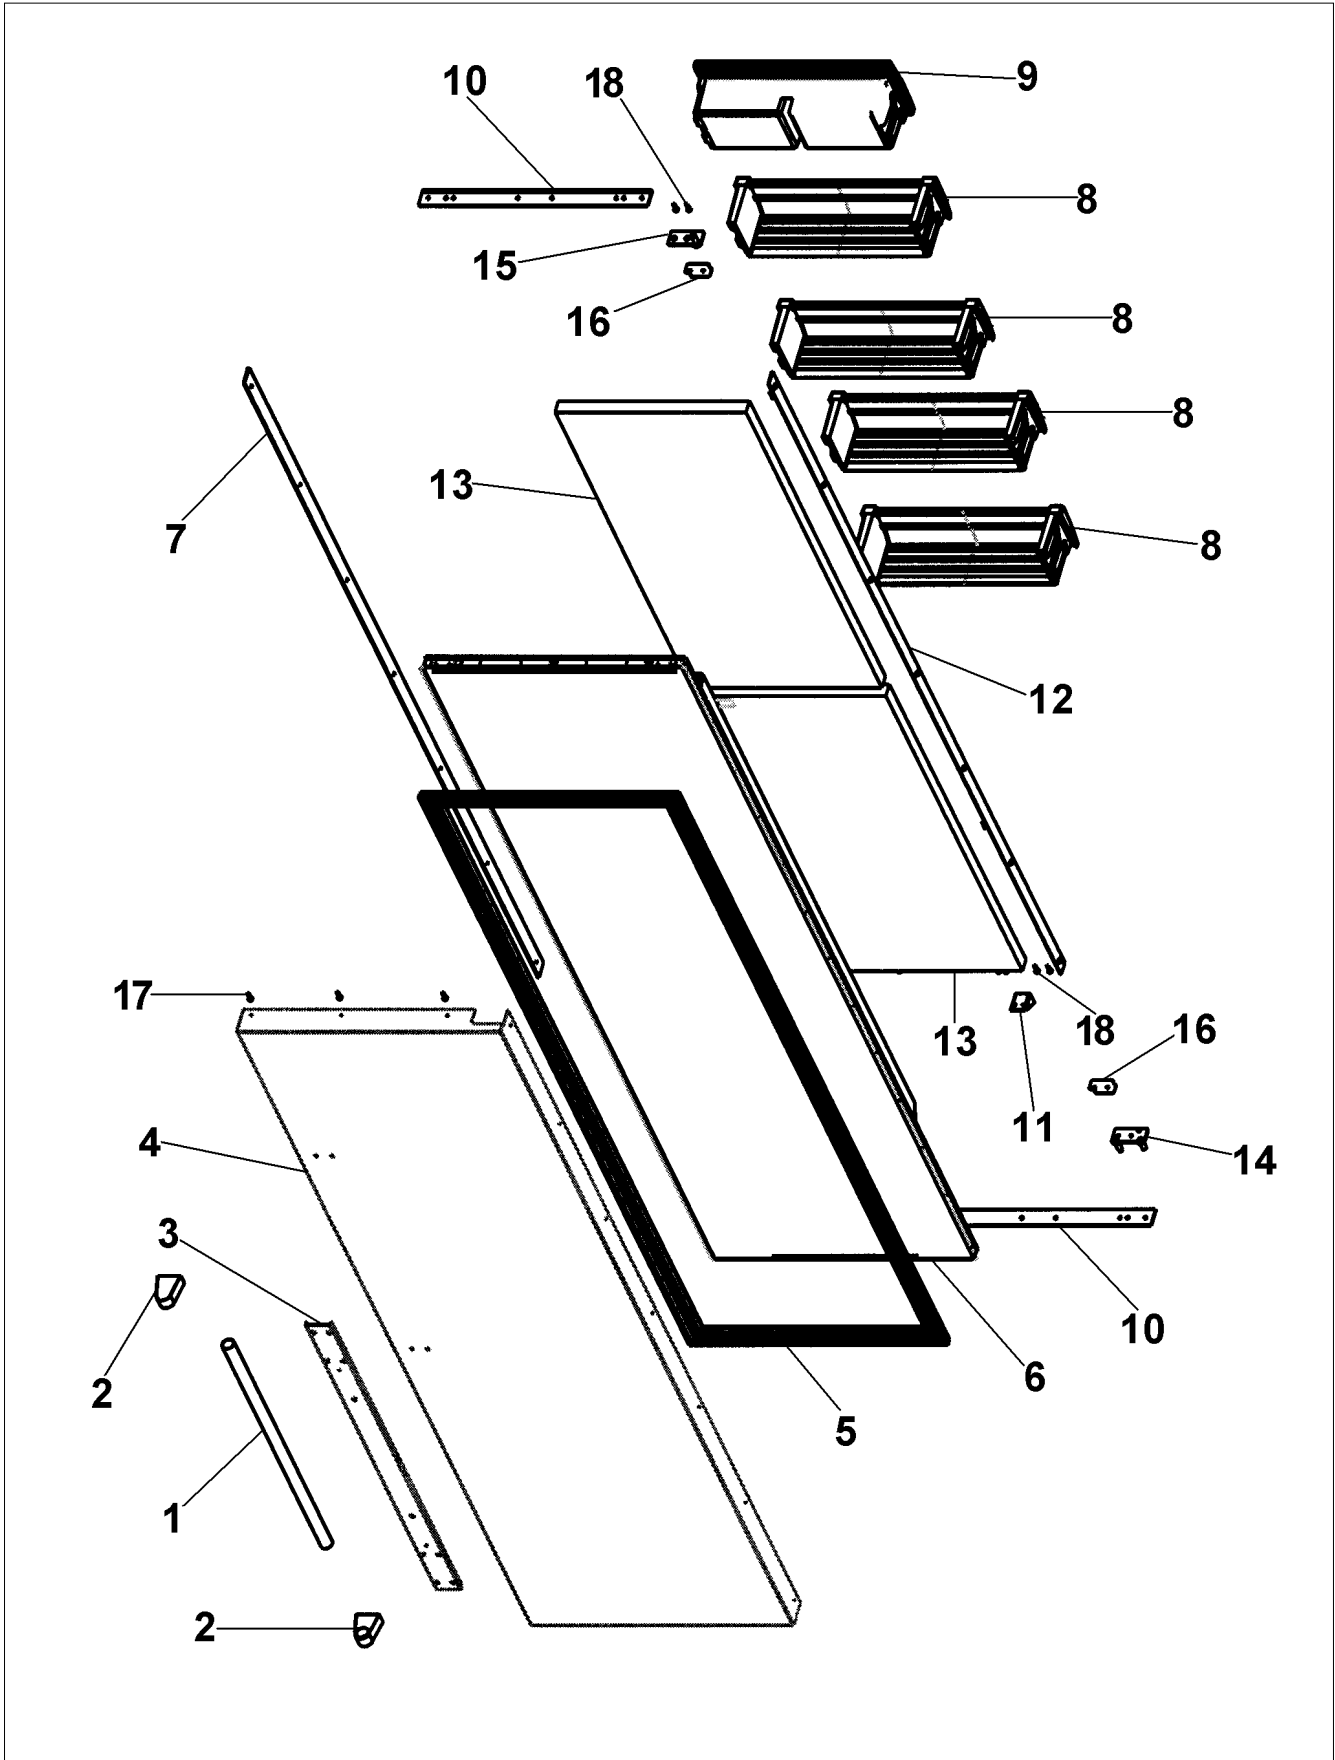

Item	Part No.	Name	Qty	Uom	NOTES
20	V12073304	DRAWER-DELI 48"/48"Disp		Wholesale Price	
21	V12073401	KNOB-DELI CONT		Wholesale Price	
NI	V12073601	SLIDE-DELI CONT		EA	NO LONGER AVAILABLE
NI	V12231201	COVER-AIR CONTROL		Wholesale Price	
22	12118901	TRACK-DELI DRAWER		EA	
23	M0581001	GROMMET-SCREW VM0581001		EA	
24	V12073003	SUPPORT-R DRAWER #		Wholesale Price	
NI	019244-000	ACCESSORY, ASM		EA	
NI	000485-000	DELI TOP ASSEMBLY - 48 SXS		EA	

REFRIGERATOR DOOR ASSY