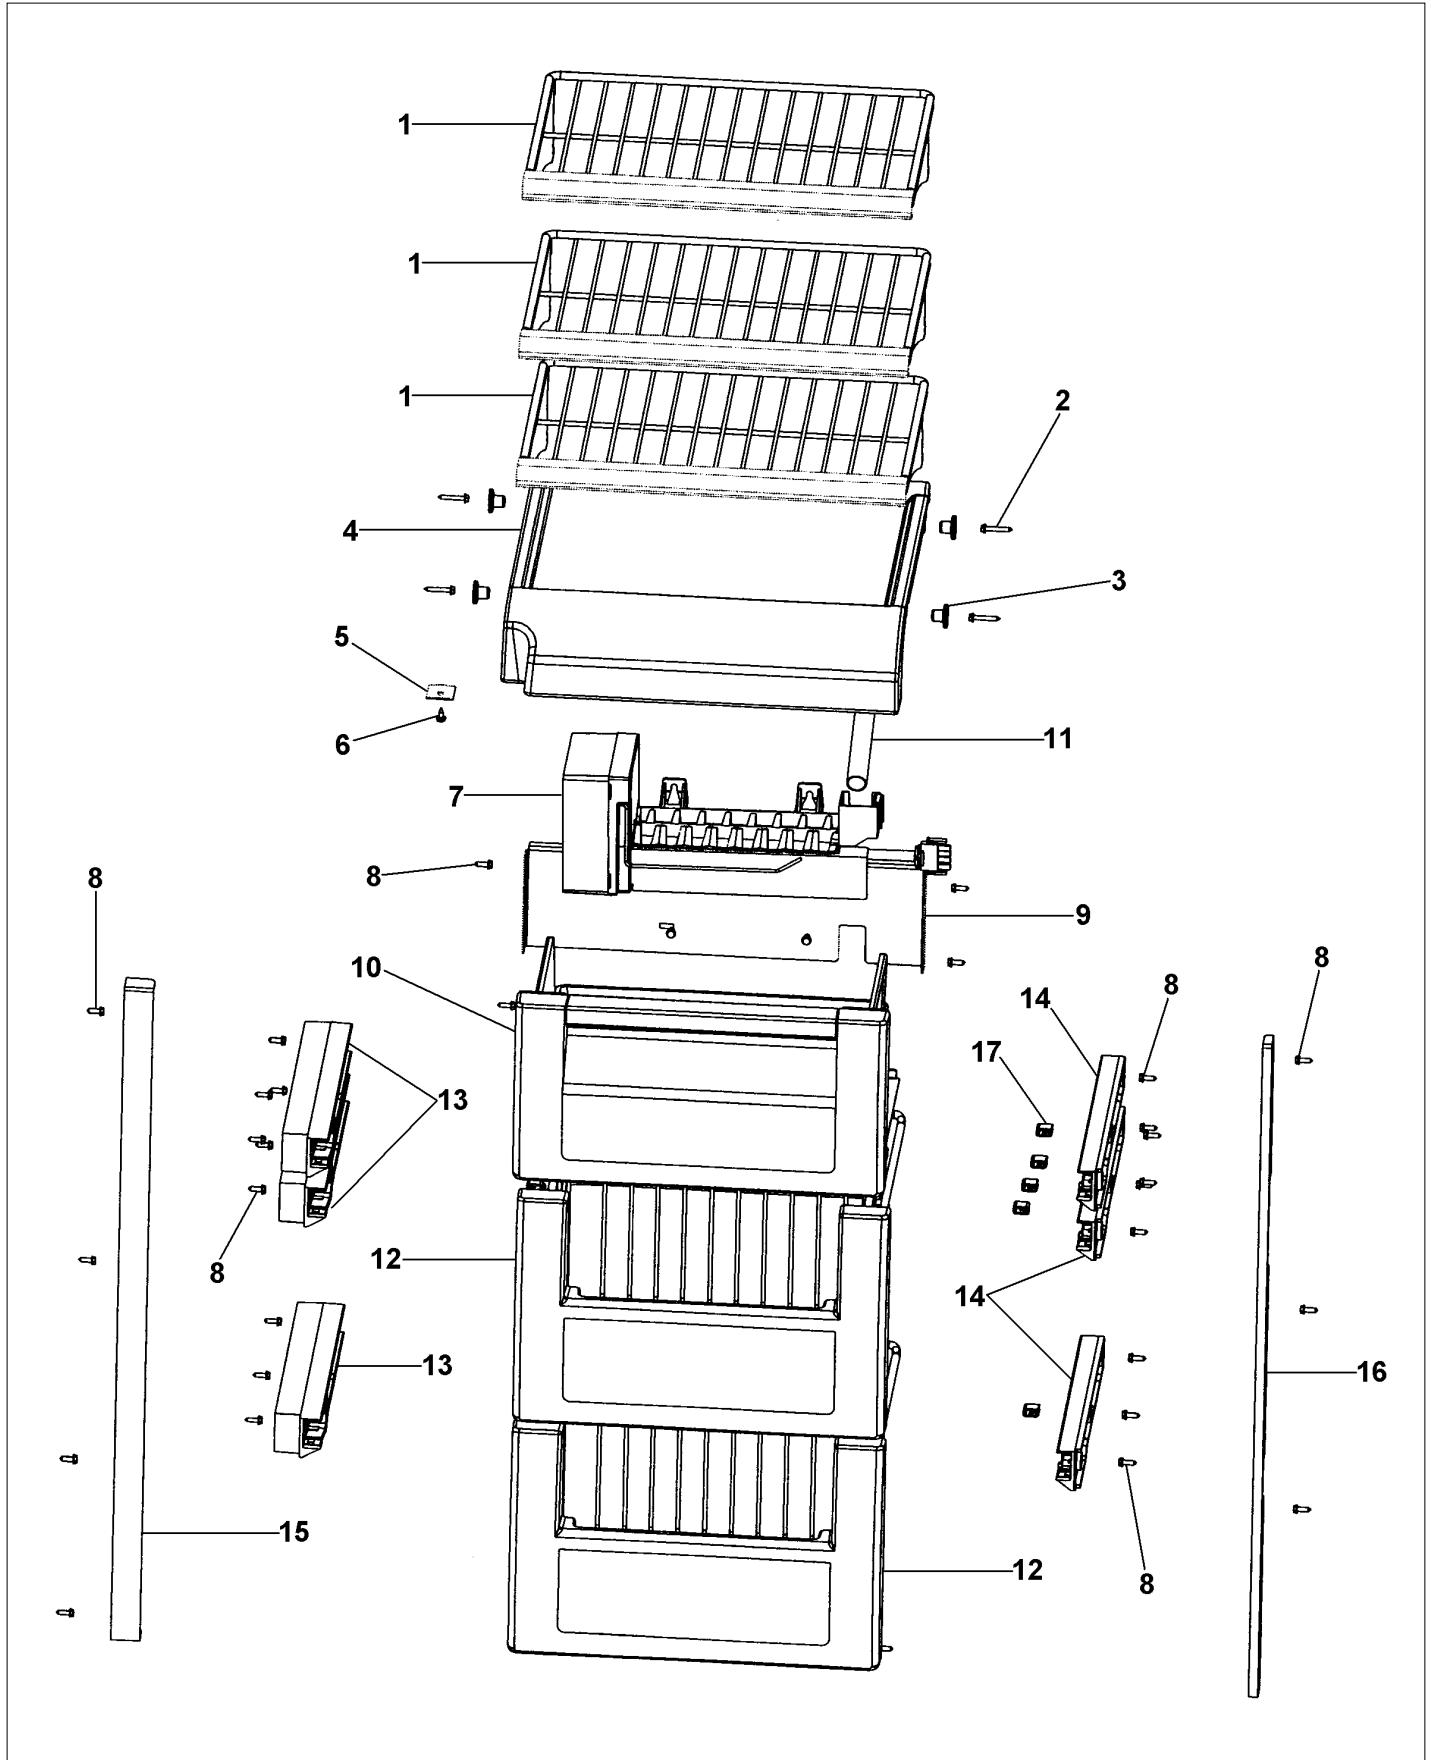

FRZ COMPARTMENT ASSY

Item	Part No.	Name	Qty	Uom	NOTES
1	PM910411	SHELF WIRE AF 36	1	EA	
2	M0211021	SCREW-SM	1	EA	
3	12258501	SUPPORT-SHELF	1	EA	
4	PK930079	SHELF COVER SXS 48 FZ	1	EA	
5	K2096494	BRACKET, ICE MAKER	1	EA	Not available online / Call for pricing and availability
6	M0224416	SCREW-SM	1	EA	
7	G50911858	ICE MAKER ASM, NLA, order components, see TR-0023C-SP	1	EA	NO LONGER AVAILABLE

Comments for Part Num. G50911858

jennifer@thetrend.com on Feb 12, 2016

It would be nice to have the ice maker in the right location. Even better if it gave the right part number.

vharding68@verizon.net on Mar 16, 2016

Doesn't matter where it is or the part number....There has been a bulletin on these ice makers since November of 2007 (Btw...it is superseded by another bulletin that is prior to that date).

Bulletin number TR-0023B-SP

Val @ bob's, pa

bradleysapplianceservice@shaw.ca on Sep 1, 2016

SERVICE BULLETIN: TR-0023B-SP

SUBS TO:

002252-000 ICE MAKER MODULE

002251-000 ICE MAKER BAIL ARM

002253-000 ICE MAKER WIRE HARNESS

platinumcares@aol.com on Dec 4, 2017

i/m assy #002252-000

wire harness 002253-000

arm # 002251-000

you will need all three

NI	D7873501	WIRE-IM SHUTOFF BLU	1	EA	
8	M0238616	SCREW, SMALL	1	EA	
9	C9097183WH	SUPPORT IM ND SXS 48 WH	1	EA	
10	PK930076	ICE PAN ASM SXS 48	1	EA