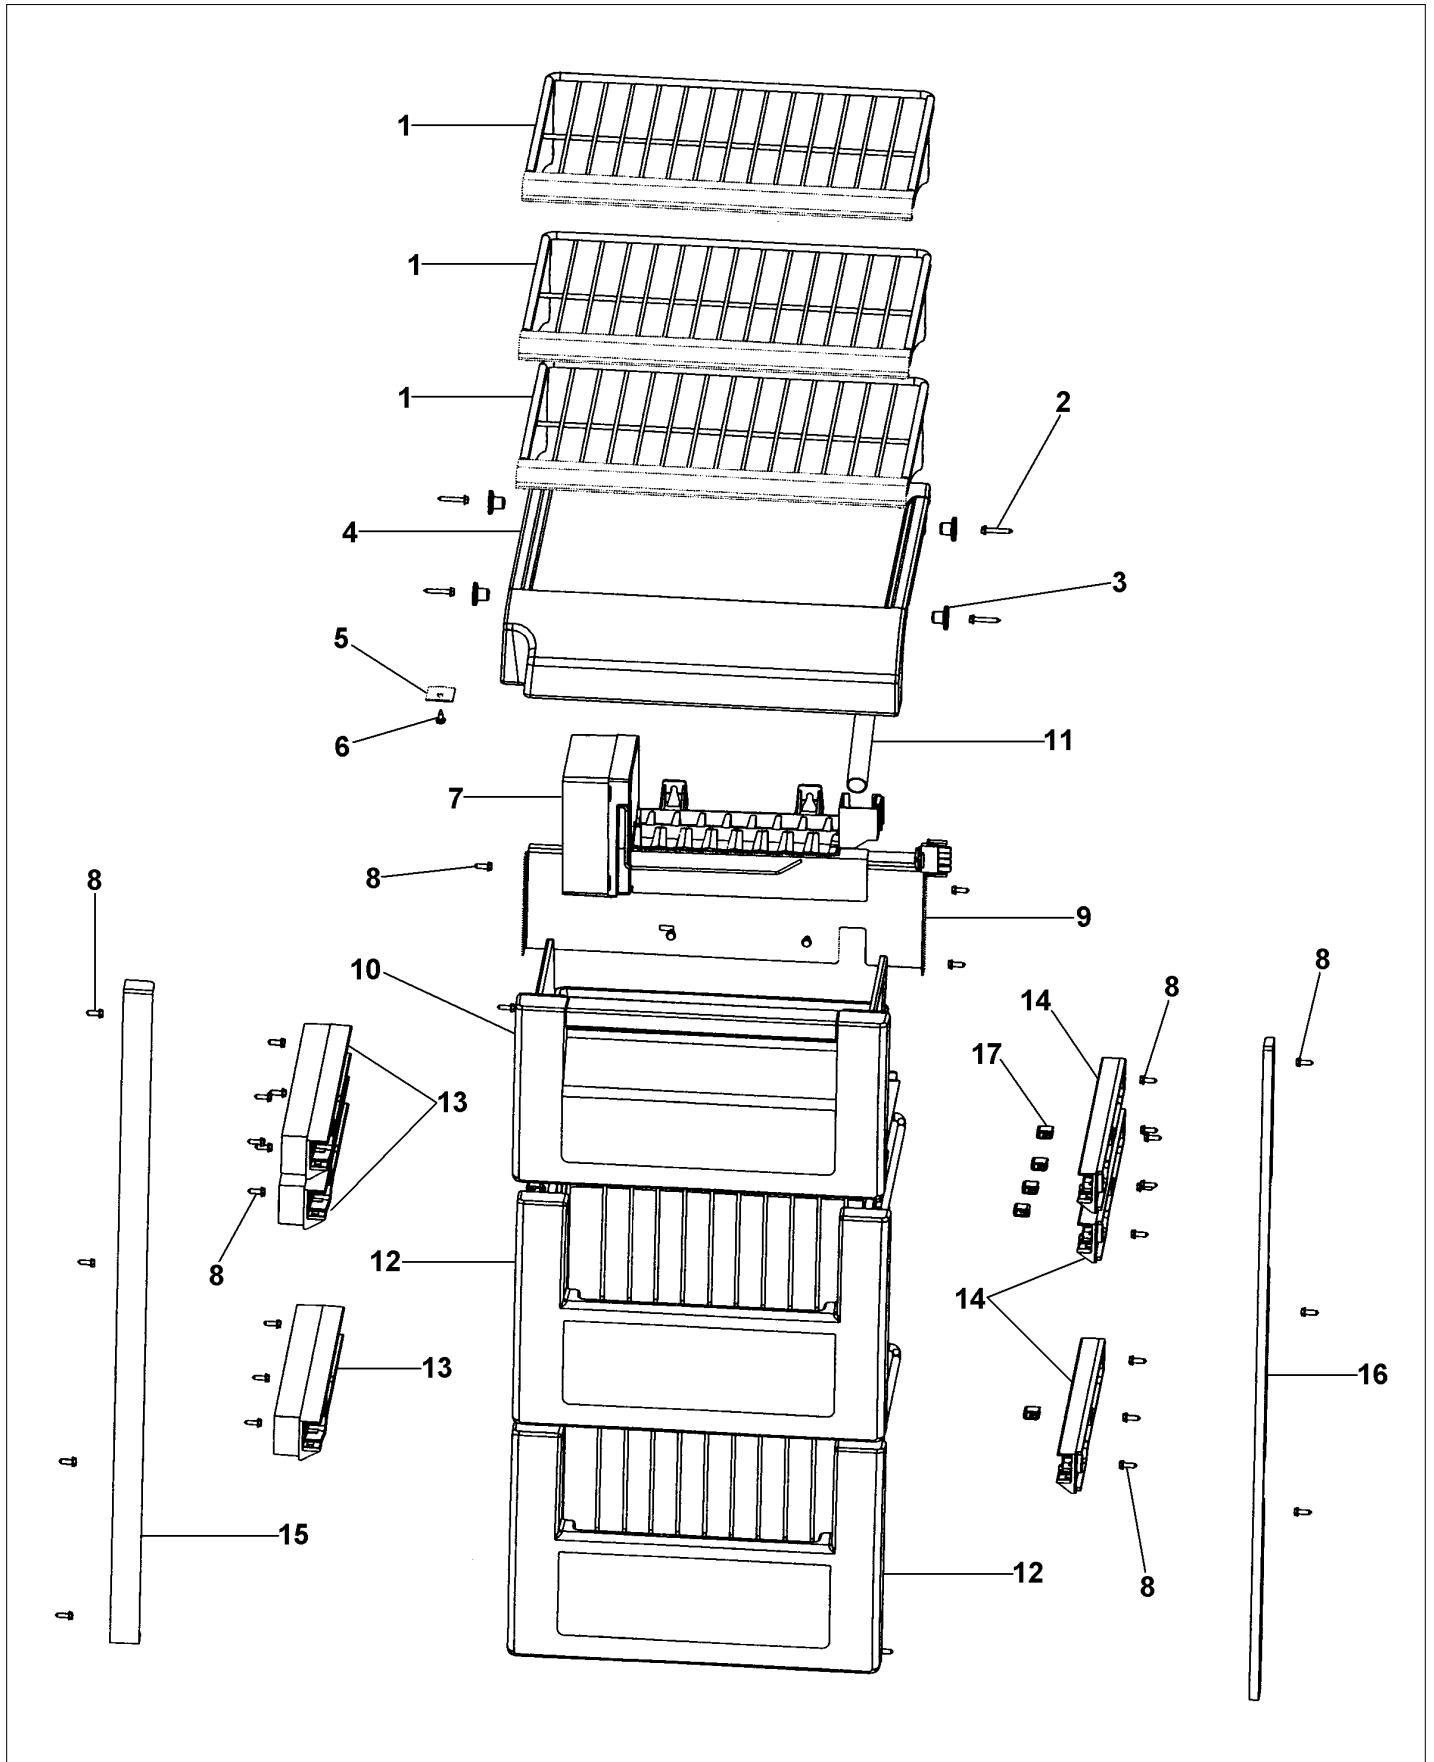

Item	Part No.	Name	Qty	Uom	NOTES
11	A3127415	EXT-FILL TUBE	1	EA	
12	PM910190	BASKET ASM FZ	1	EA	
13	PK930075	GLIDE SXS 48 FZ L	1	EA	
14	PK930074	GLIDE SXS 48 FZ R	1	EA	
15	PK930073	CLOSEOUT SIDE SXS 48 FZ L	1	EA	
16	V12304301	CLOSEOUT-FZ SIDE #	1	EA	
17	12064701	PAD-GLIDE V12064701	1	EA