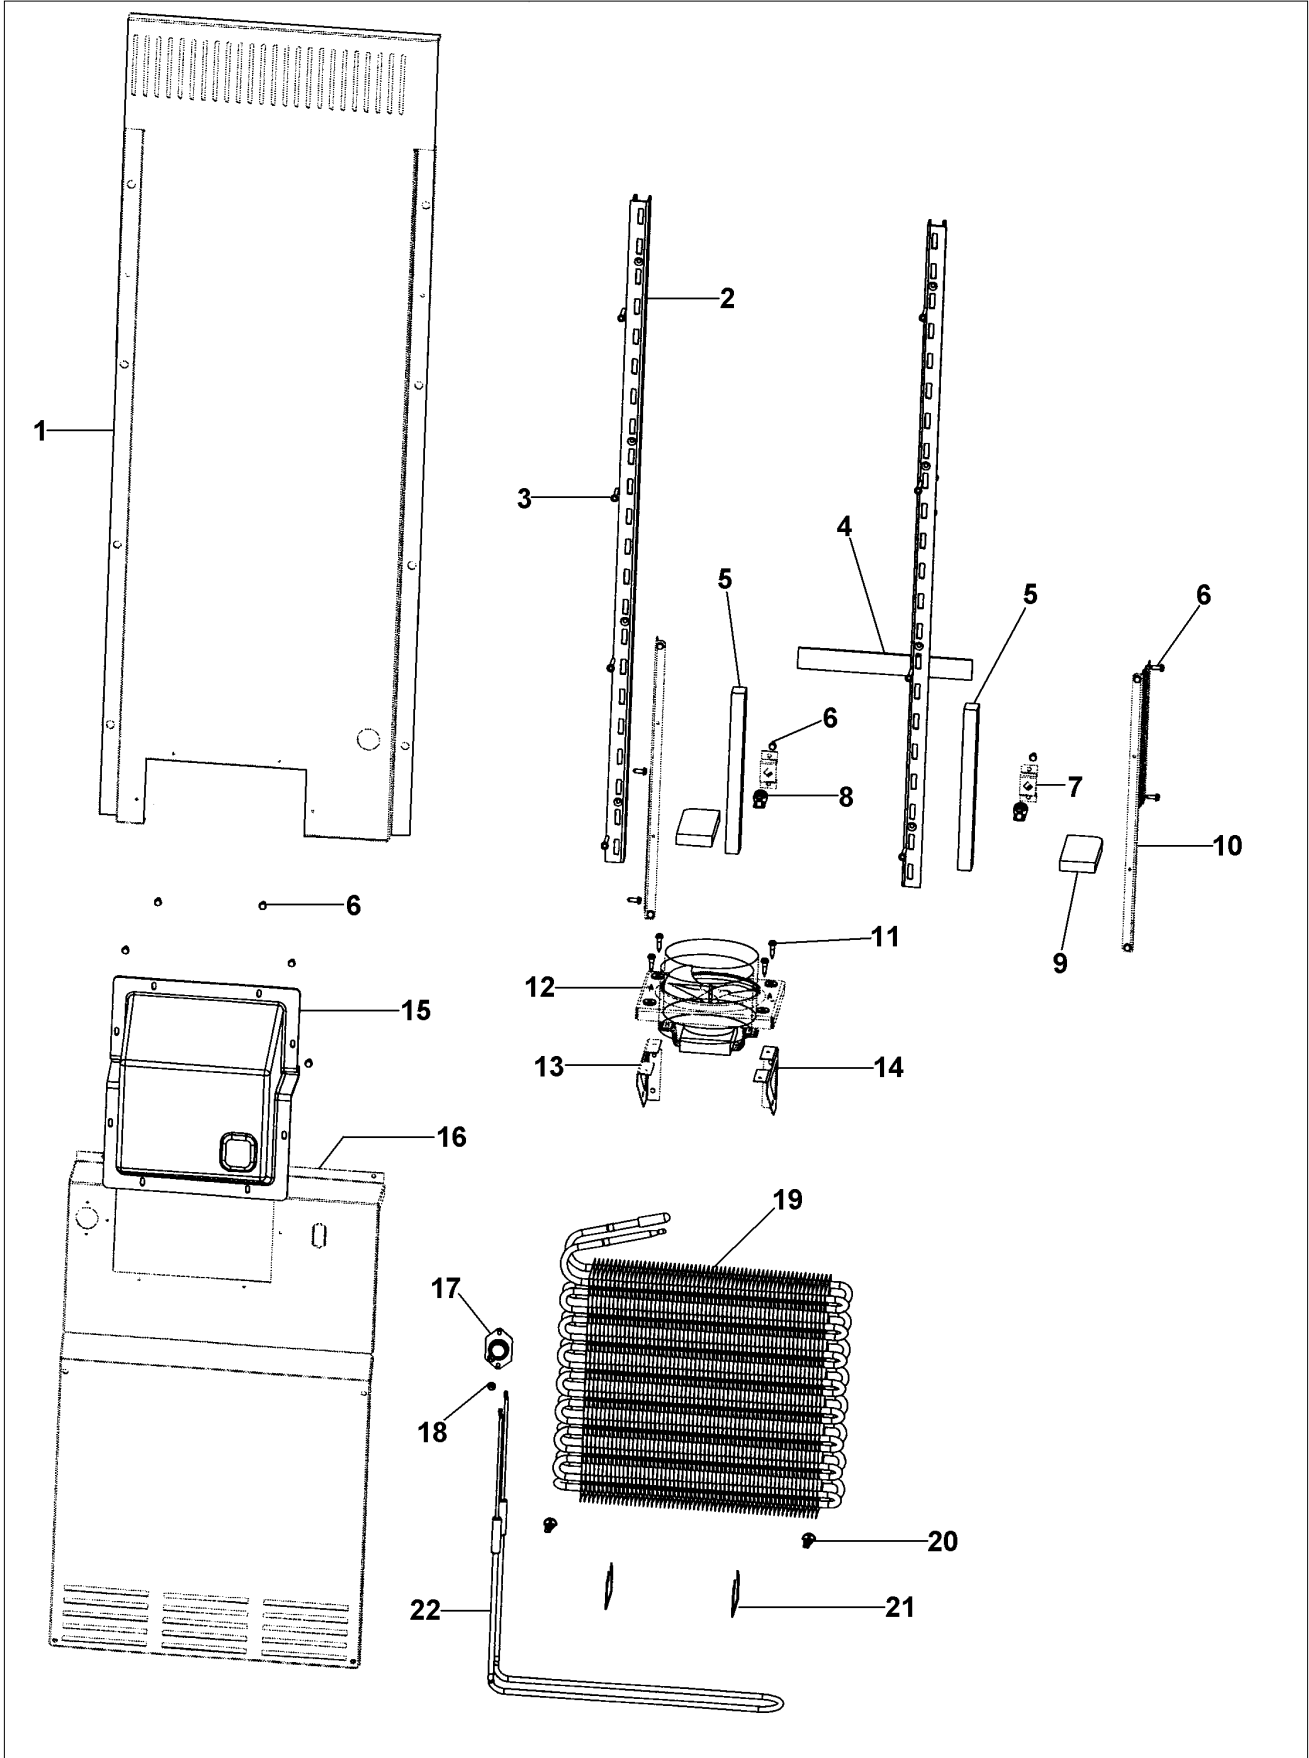

LOW SIDE ASSY

Item	Part No.	Name	Qty	Uom	NOTES
1	L2097181	COVER EVAP UPPER SXS 48	1	EA	
2	12231701	LADDER-FZ L/R SIDE 42/48	1	EA	
3	M0238535	SCREW-SM	1	EA	
4	A3189370	GASKET-FOAM VA3189370	1	EA	
5	A3030361	GASKET RED	1	EA	
6	M0238616	SCREW, SMALL	1	EA	
7	K2096456	BRKT-EVAP CLIP 12215101	1	EA	
8	10623003	CLIP-EVAP	1	EA	
9	10629001	BLOCK-R AIR COIL RED	1	EA	
10	K2096461	BRKT-EVAP COVER 12234801	1	EA	
11	M0238859	SCREW-SHLDR	1	EA	
12	G5098660	FAN EVAP ASM PANASONIC	1	EA	
13	K2096458	BRKT-L-EVAP-FAN 12223102	1	EA	
14	K2096457	BRKT-R-EVAP FAN 12223101	1	EA	
15	PK930150	COVER CTR EVAP SXS	1	EA	
16	L2097182	COVER EVAP LOWER SXS 48	1	EA	
17	C8983701	THERMISTOR	1	EA	
18	M0211014	SCREW-SM	1	EA	Not available online / Call for pricing and availability
19	PM910206	EVAPORATOR SXS 48	1	EA	
20	10527401	CLIP-EVAP	1	EA	
21	10428101	CLIP-EVAP HTR V10428101	1	EA	
22	PJ910031	HEATER EVAP SXS	1	EA	
NI	PB920155	HEAT EXCHANGER ASM SXS 48	1	EA	
NI	058966-000	THERMOSTAT, SNAP ACTION, 55 OPEN 20 CLOSE	1	EA	
NI	PE970412	HARNES JUMPER EVAP FAN MOTOR	1	EA