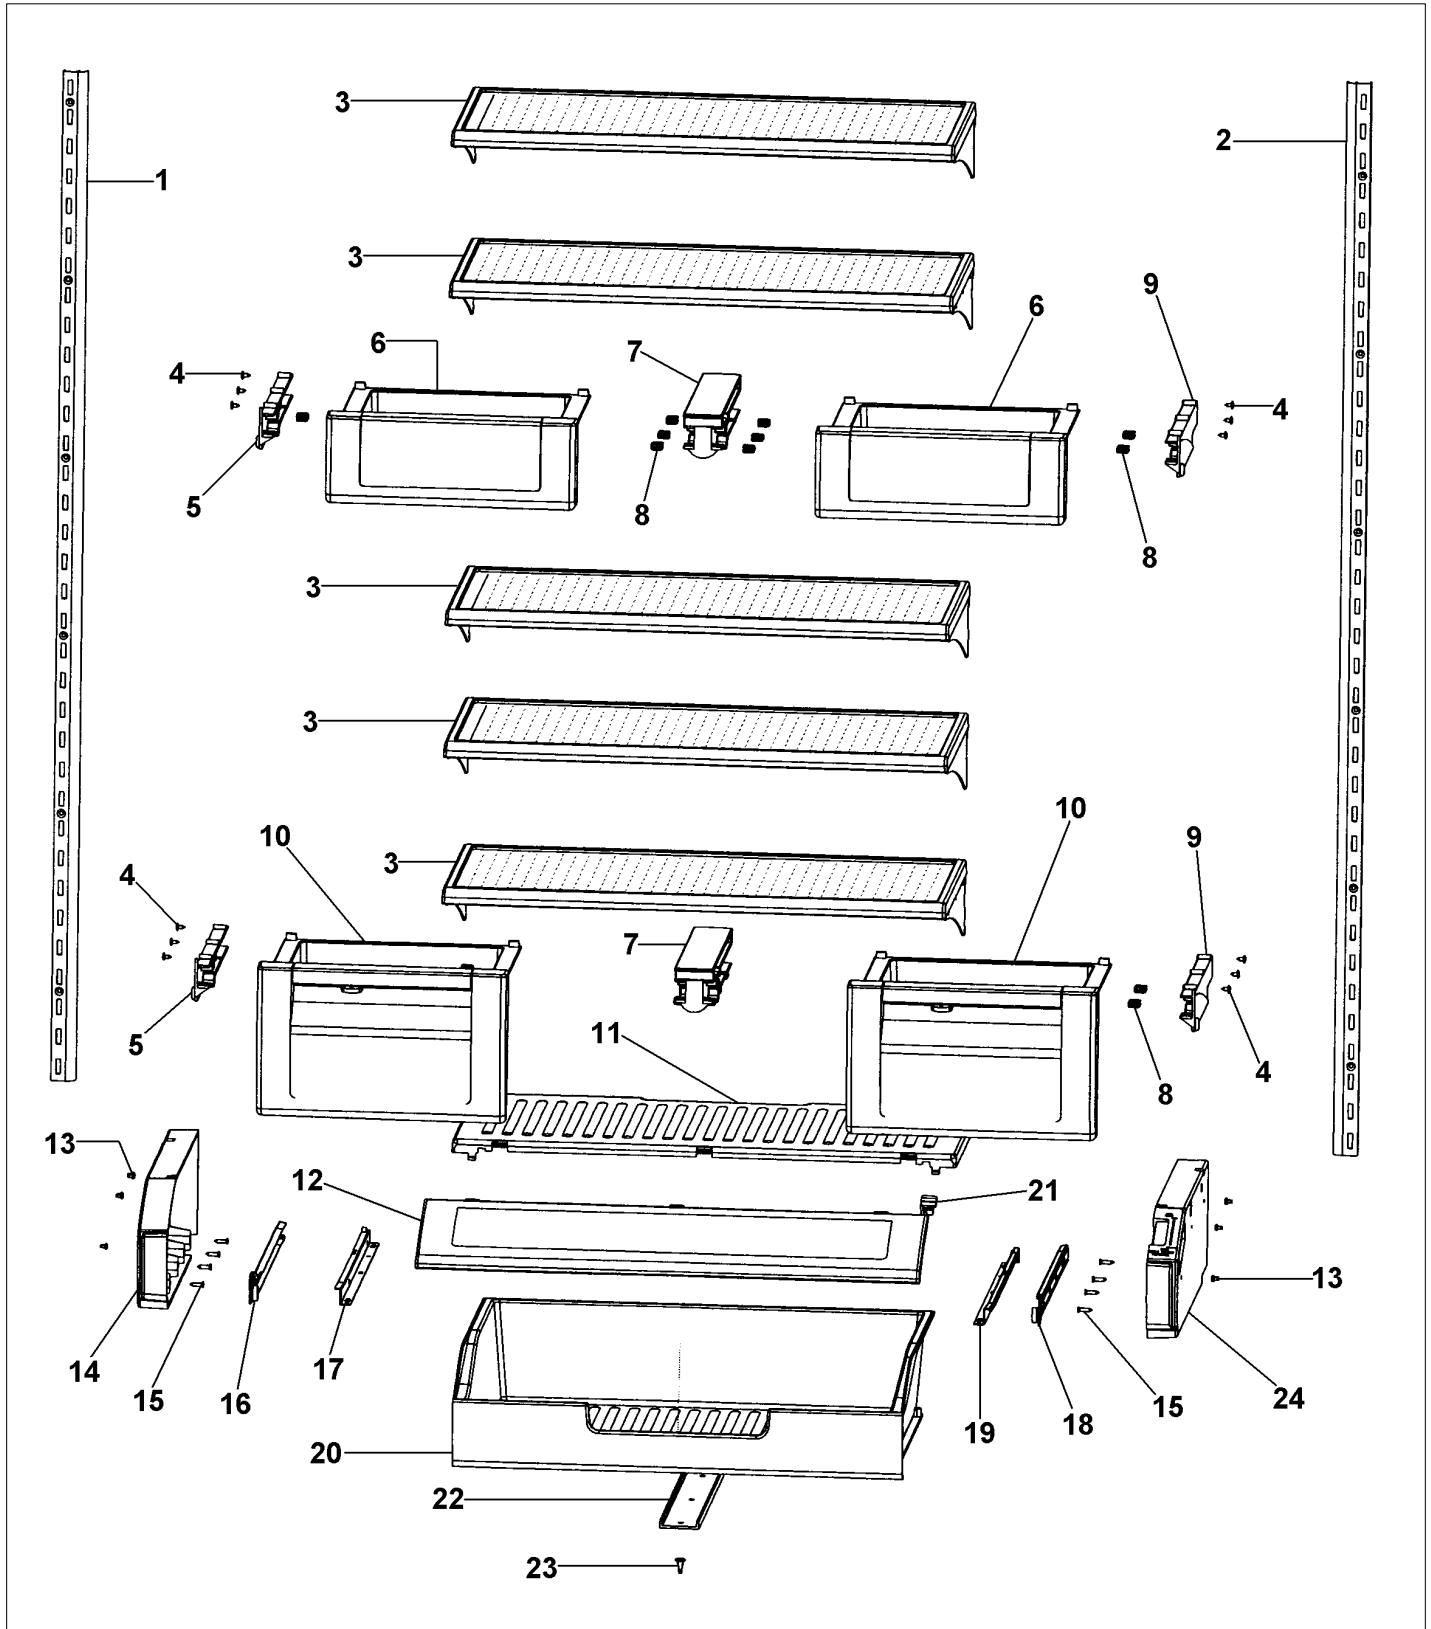

REF COMPARTMENT ASSY

Item	Part No.	Name	Qty	Uom	NOTES
1	PK920023	LADDER FF L		EA	NO LONGER AVAILABLE, Not available online / Call for pricing and availability
2	PK920024	LADDER FF R		EA	
3	043624-000	SHELF ASM GLASS 30 AR 48 FF		EA	
4	M0220417	SCREW-TC		EA	
5	12064501	GLIDE-LEFT CRISPER		EA	
6	V12183901	DAIRY DRAWER ASSY 48"/48D		Wholesale Price	
7	V12064601	GLIDE-CTR CRISPER #		Wholesale Price	
8	12064701	PAD-GLIDE V12064701		EA	
9	12064502	GLIDE-RIGHT CRISPER		EA	
10	12144302	CRISPER PAN ASSY 48"/48 DISP		EA	
11	PK930044	DELI TOP SXS		EA	
Not Shown	NOTE	(MUST ORDER DELI TOP ASSEMBLY)		EA	
NI	12486202	CLIP-DELI TOP 36" REPL V12486201		EA	
Not Shown	NOTE	(MUST ORDER DELI TOP ASSEMBLY)		EA	
12	V12223208	DELI LID ASSY 48"/48D		Wholesale Price	
Not Shown	NOTE	(MUST ORDER DELI TOP ASSEMBLY)		EA	
13	PD920162	SCR 8-16 PLASTITE PNP 1/4 S		EA	
14	PK930087	SUPPORT DRAWER SXS 48 L		EA	
15	M02103503	SCREW, SM		EA	Not available online / Call for pricing and availability
16	12073901	GLIDE-L SUPPORT V12073901		EA	
17	12073902	GLIDE-L DRAWER V12073902		EA	
18	12073903	GLIDE-R SUPPORT V12073903		EA	
19	12073904	GLIDE-R DRAWER V12073904		EA